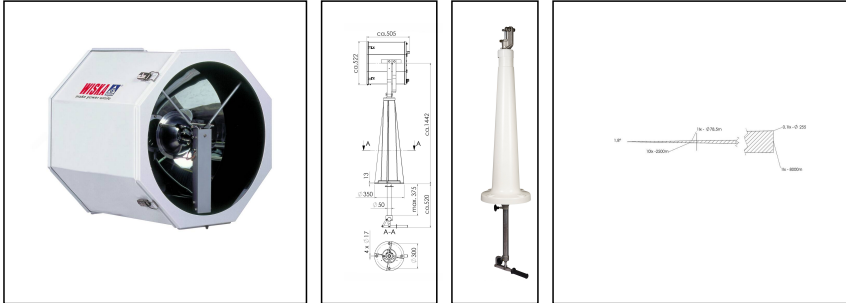

SX450 -1000-EI(220)-P10

Searchlight with Xenon lamp Ø 450mm 1000W 230V

Products may differ in size, colour and appearance to those shown. If you require further information or customisation, please contact us directly.

WISKA-Order no.	10105465
Type	SX450 -1000-EI(220)-P10
Material	Stainless steel
Wattage	1000 W
Colour	RAL 9016
Surface	Powder coated
Voltage	230 V
Type of Voltage	AC
Frequence	50/60 Hz
Protection class	IP56
Operational areas	Outdoor
Reflector	Glass
Focusing	fixed focus
Lightsource	Xenon lamp
Lightsource incl.	Yes
Luminous flux	32000 lm
Average lamp durability	2000 h
Light performance	immediately
Range (1 lux)	8000 m
Light intensity mio/cd	64
Divergence	1,8°/10
Temp. range min	-25 °C
Temp. range max	45 °C
Power supply, electronic	PSUX-E: 1000W indoor
Type of cable gland	ESKVS 32, ESKVS 20

Remarks:

SX450: Searchlight with xenon short arc lamp 1000W, IP56 glass parabolic mirror 450mm
1000W
E(220): Electronic ballast unit 220-240V 50-60Hz operating voltage, Inside IP44+FAN
P10: Cabin Control with Pedestal, CP 400/450, aluminium