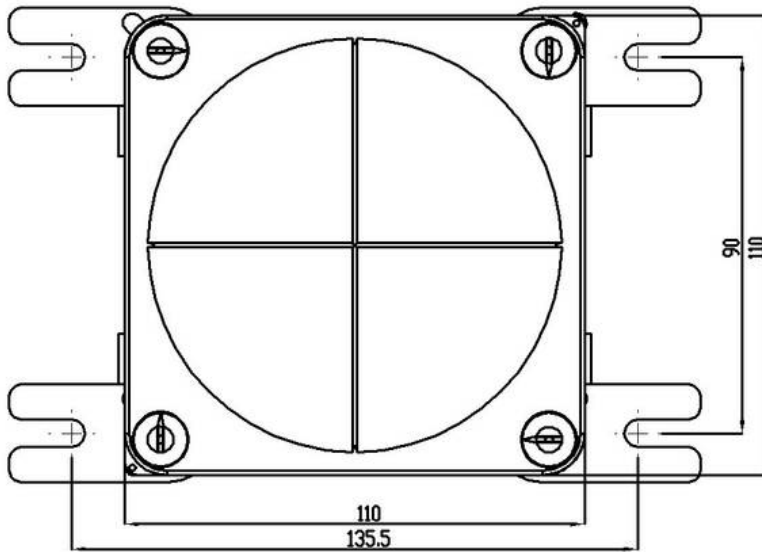

Your Contact:

WISKA Hoppmann GmbH

Kisdorfer Weg 28 · 24568 Kaltenkirchen · Germany

☎ +49-4191-508-0 · 📠 +49-4191-508-209

contact@wiska.de · www.wiska.com