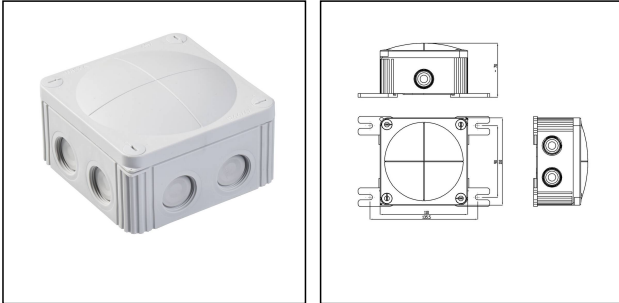

COMBI MAR 607/D11/IP/IN

Junction box COMBI 607, plastic, RAL7035, IP66/67

Products may differ in size, colour and appearance to those shown. If you require further information or customisation, please contact us directly.

Type	COMBI MAR 607/D11/IP/IN
WISKA-Order no.	10105616
Material	Polypropylene
Protection class	IP66 / IP67
Temp. range min	-30 °C
Temp. range max	55 °C
Operational areas	Indoor / Outdoor
Range of use	Network system
for camera	IP
Mounting	Surface mounting
Colour	RAL 7035
Type of Voltage	POE (IEEE 802.3af)
Weight	0,6 kg
Tariff number	85369010

Remarks:

Junction box type COMBI607/D11/IP/IN
for camera type D11/VC2MP/POE/IN,
Polypropylene, IP66/67, RAL7035,
Cable gland: 2x ESKV 20 for cable type
CAT7 and cable type WISKA MULTI-CAT5GL

12.05.2026

Your Contact: