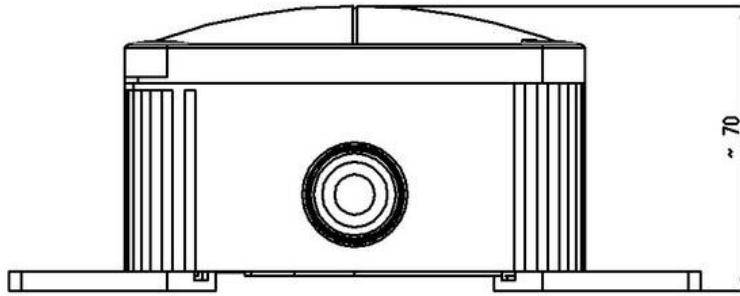

Your Contact:

WISKA Hoppmann GmbH

Kisdorfer Weg 28 · 24568 Kaltenkirchen · Germany

☎ +49-4191-508-0 · 📠 +49-4191-508-209

contact@wiska.de · www.wiska.com