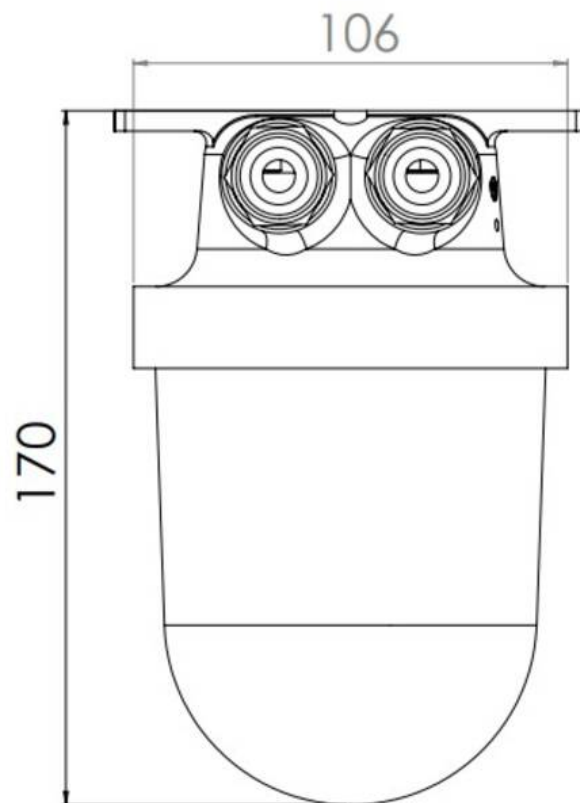

Your Contact:

WISKA Hoppmann GmbH

Kisdorfer Weg 28 · 24568 Kaltenkirchen · Germany

☎ +49-4191-508-0 · 📠 +49-4191-508-209

contact@wiska.de · www.wiska.com