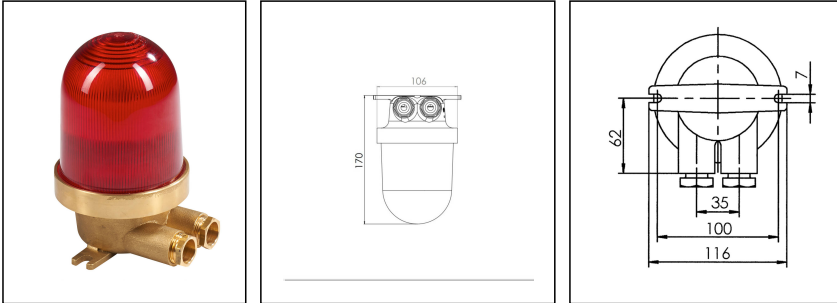

1131/2/CR/rd/mT/1974-2xZ14

HNA standard light max. 60W E27, brass, cover red with dropehole, IP56

Products may differ in size, colour and appearance to those shown. If you require further information or customisation, please contact us directly.

WISKA-Order no.	10105831
Type	1131/2/CR/rd/mT/1974-2xZ14
Material	Brass
Material globe/diffuser	Polycarbonate
Globe colour	Red
Power[^]	1 x 60 W
Wattage	60 W
Voltage	230 V
Type of Voltage	AC
Protection class	IP56
Temp. range min	-25 °C
Temp. range max	45 °C
Lampholder	E27
Number of lampholder	1 ST
Lightsource	variable (E27)
Lightsource incl.	No
Bulb shape	Rod shaped
Type of cable gland	M24x1,5 Z 14 / 12-14,5mm
Material cable gland	Brass
Using for cable gland	
Type of cable	armoured
Ø cable diameter min	12 mm
Ø cable diameter max	14,5 mm
Mounting	Ceiling, Upside down, Surface mounting
Equipment	with drope hole