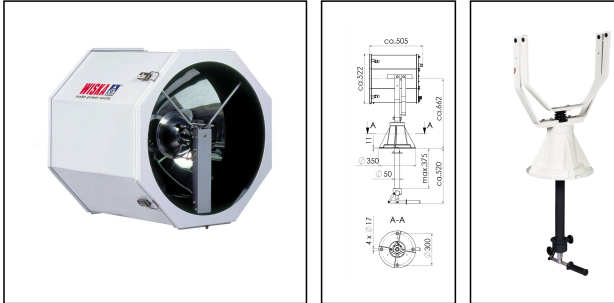

SX450 -1000-EO(220)-P08

Searchlight with Xenon lamp Ø 450mm 1000W 230V

Products may differ in size, colour and appearance to those shown. If you require further information or customisation, please contact us directly.

WISKA-Order no.	10106000
Type	SX450 -1000-EO(220)-P08
Material	Stainless steel
Wattage	1000 W
Colour	RAL 9016
Surface	Powder coated
Voltage	230 V
Type of Voltage	AC
Frequence	50/60 Hz
Protection class	IP56
Operational areas	Outdoor
Reflector	Glass
Focusing	fixed focus
Lightsource	Xenon lamp
Lightsource incl.	Yes
Luminous flux	32000 lm
Average lamp durability	2000 h
Light performance	immediately
Range (1 lux)	8000 m
Light intensity mio/cd	64
Divergence	1,8°/10
Lampholder	GY 16
Number of lampholder	1 ST
Temp. range min	-25 °C
Temp. range max	45 °C

Your Contact:

WISKA Hoppmann GmbH

Kisdorfer Weg 28 · 24568 Kaltenkirchen · Germany

☎ +49-4191-508-0 · 📠 +49-4191-508-209

contact@wiska.de · www.wiska.com

Power supply, electronic	PSUX-E: 1000W outdoor
Type of cable gland	M 25 x 1,5
Material cable gland	Brass
Type of cable	non-armoured
Ø cable diameter min	8 mm
Ø cable diameter max	10,5 mm
Globe colour	Clear
Mounting	Upside
Weight	69 kg
Tariff number	94054910

Remarks:

SX450: Searchlight with xenon short arc lamp 1000W, IP56 glass parabolic mirror 450mm
1000W

EO(220): electronic power supply unit PSUX-EO, IP 66/67 for outside use, with heater

P08: Cabin Control, C 400/450, aluminium