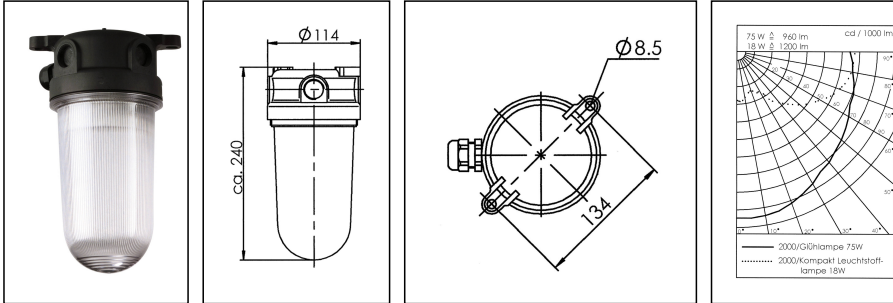

2000/E27/clear/LT

Multi-purpose luminaire 2000 LowTemp IP68, plastic, E27 max. 75W, Cover clear

Products may differ in size, colour and appearance to those shown. If you require further information or customisation, please contact us directly.

WISKA-Order no.	10106001
Type	2000/E27/clear/LT
Material	PBT
Material globe/diffuser	Polycarbonate
Globe colour	Clear
Power^	1 x 75 W
Wattage	75 W
Voltage	230 V
Protection class	IP68 (2,0 bar 30min)
Temp. range min	-50 °C
Temp. range max	45 °C
Lampholder	E27
Number of lampholder	1 ST
Lightsource	variable, Incandescent lamp
Lightsource incl.	No
Bulb shape	Rod shaped
Material cable gland	Polyamide
Type of cable gland	ESKV 20 / 6-13mm
Using for cable gland	
Ø cable diameter min	6 mm
Ø cable diameter max	13 mm
External dimensions LxWxH	134x240mm
Weight	0,62 kg
Approval	DNV-GL, RMRS
Colour	Black