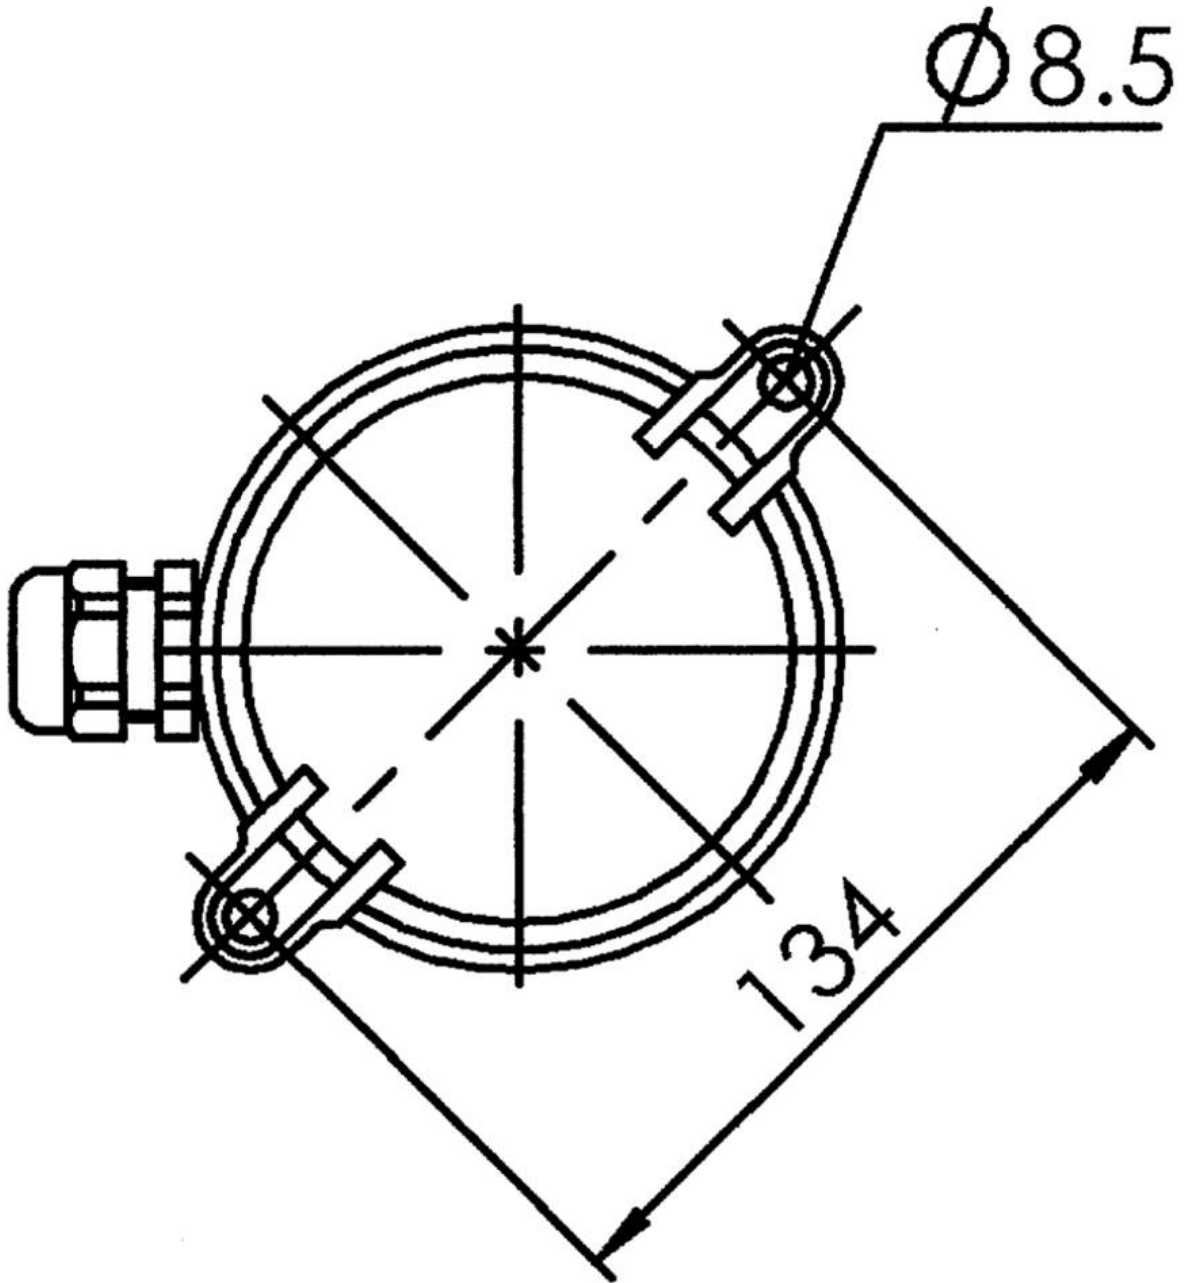

Your Contact:

WISKA Hoppmann GmbH

Kisdorfer Weg 28 · 24568 Kaltenkirchen · Germany

☎ +49-4191-508-0 · 📠 +49-4191-508-209

contact@wiska.de · www.wiska.com