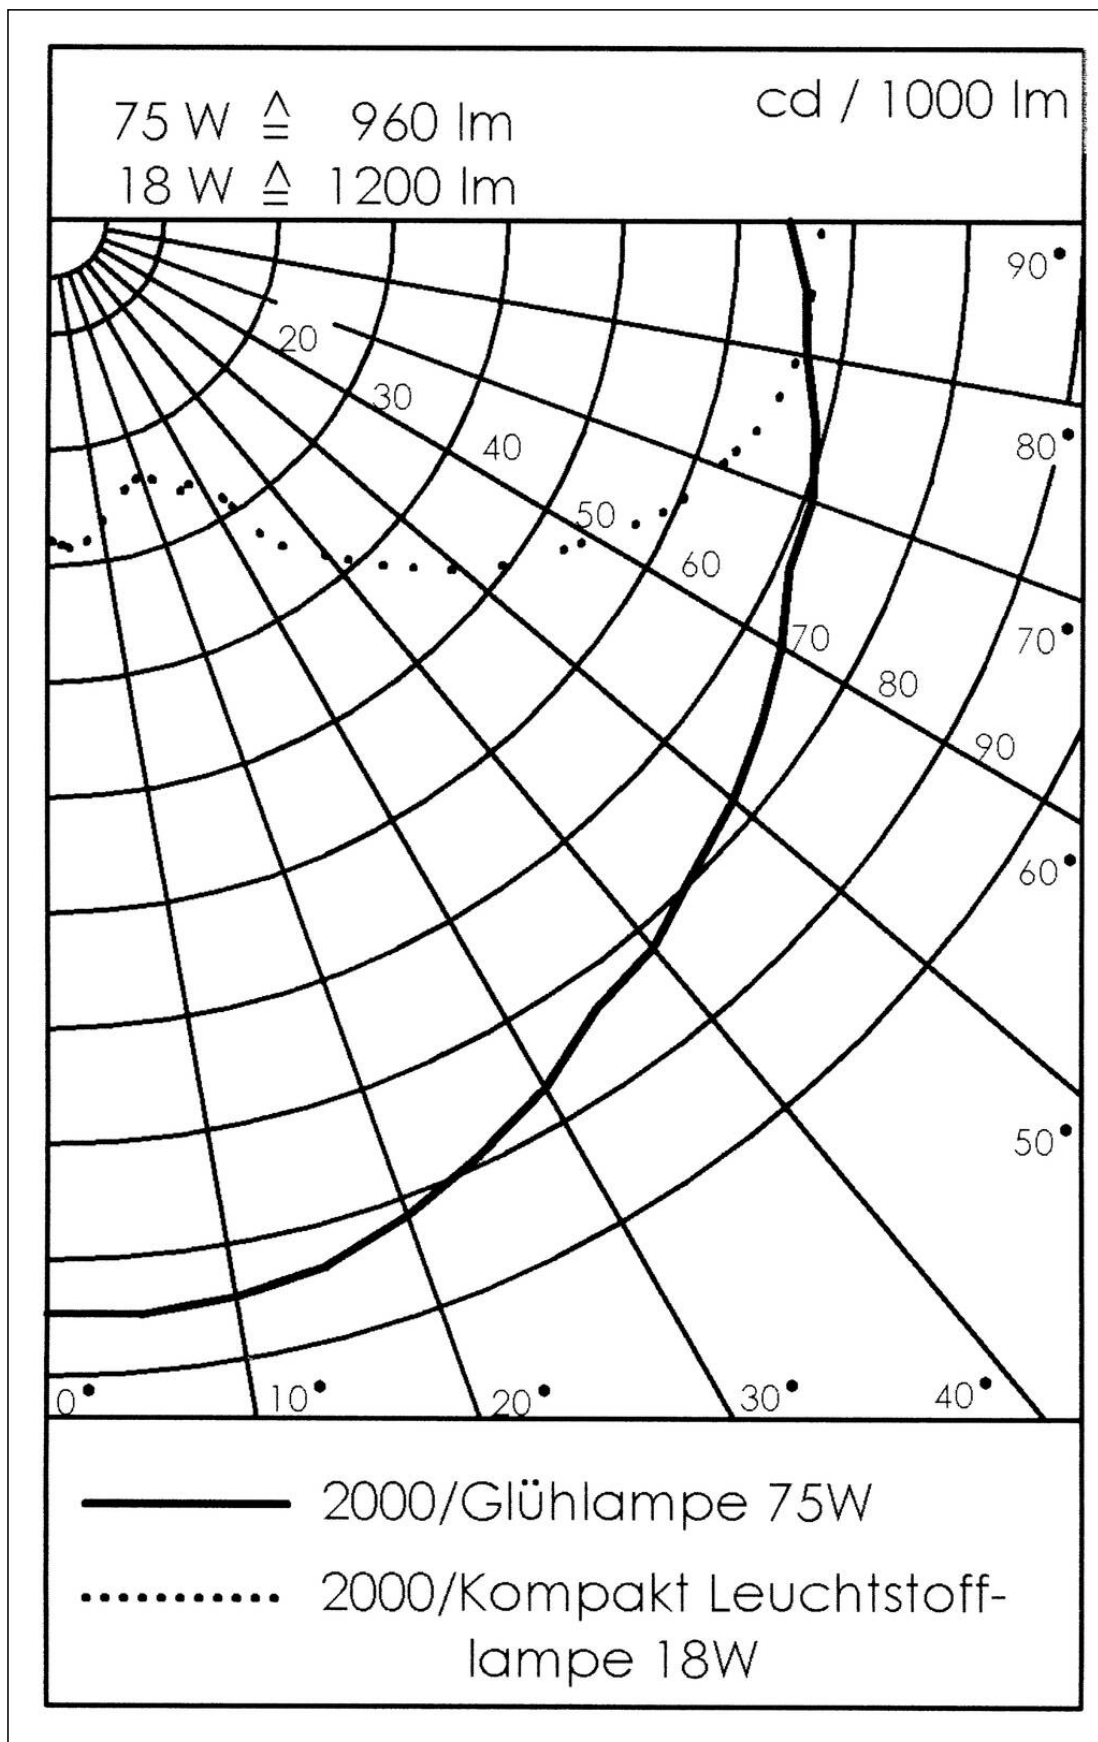

Your Contact:

WISKA Hoppmann GmbH

Kisdorfer Weg 28 · 24568 Kaltenkirchen · Germany

☎ +49-4191-508-0 · 📠 +49-4191-508-209

contact@wiska.de · www.wiska.com