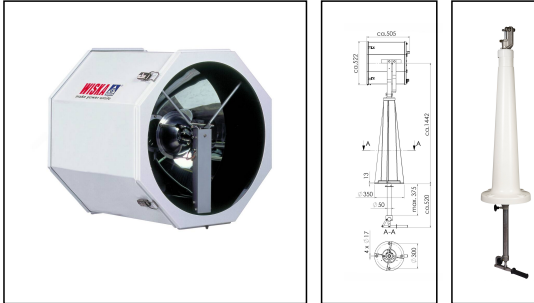

SX450 -2000+EI(220)-P10

Searchlight with Xenon lamp Ø 450mm 2000W 230V

Products may differ in size, colour and appearance to those shown. If you require further information or customisation, please contact us directly.

WISKA-Order no.	10106120
Type	SX450 -2000+EI(220)-P10
Material	Stainless steel
Wattage	2000 W
Colour	RAL 9016
Surface	Powder coated
Voltage	230 V
Type of Voltage	AC
Frequence	50/60 Hz
Protection class	IP56
Operational areas	Outdoor
Reflector	Glass
Focusing	fixed focus
Lightsource	Xenon lamp
Lightsource incl.	Yes
Luminous flux	80000 lm
Average lamp durability	2400 h
Light performance	immediately
Range (1 lux)	9600 m
Light intensity mio/cd	92
Divergence	2,7°/10
Temp. range min	-25 °C
Temp. range max	45 °C
Power supply, electronic	PSUX-E: 2000W indoor
Type of cable gland	M 25 x 1,5

Remarks:

SX450: Searchlight with xenon short arc lamp, 2000W, IP56 glass parabolic mirror 450mm
2000W

EI(220): Electronic power supply unit PSUX-E 50-60Hz operating voltage, inside IP 44 + FAN

P10: Cabin Control with Pedestal, CP 400/450, aluminium