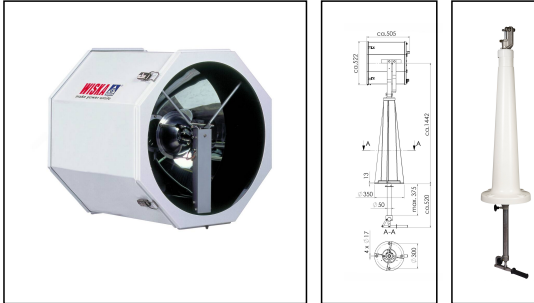

SX450 -2000+EO(220)-P10

Searchlight with Xenon lamp Ø 450mm 2000W 230V

Products may differ in size, colour and appearance to those shown. If you require further information or customisation, please contact us directly.

WISKA-Order no.	10106121
Type	SX450 -2000+EO(220)-P10
Material	Stainless steel
Wattage	2000 W
Colour	RAL 9016
Surface	Powder coated
Voltage	230 V
Type of Voltage	AC
Frequency	50/60 Hz
Protection class	IP56
Operational areas	Outdoor
Reflector	Glass
Focusing	fixed focus
Lightsource	Xenon lamp
Lightsource incl.	Yes
Luminous flux	80000 lm
Average lamp durability	2400 h
Light performance	immediately
Range (1 lux)	9600 m
Light intensity mio/cd	92
Divergence	2,7°/10
Temp. range min	-25 °C
Temp. range max	45 °C
Power supply, electronic	PSUX-E: 2000W outdoor
Type of cable gland	M 25 x 1,5

Remarks:

SX450: Searchlight with xenon short arc lamp, 2000W, IP56 glass parabolic mirror 450mm
2000W

EO(220): Electronic power supply unit PSUX-E 50-60Hz operating voltage, outside IP 66/67 + heater

P10: Cabin Control with Pedestal, CP 400/450, aluminium