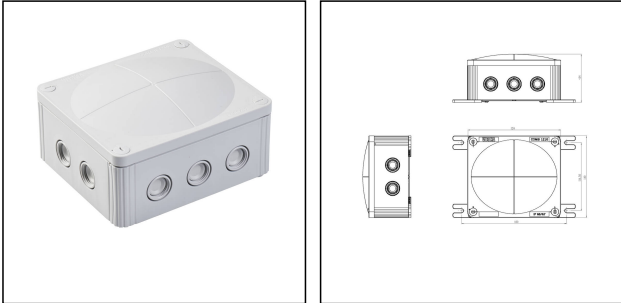

## COMBI MAR 1210/D11/IP/OUT

Junction box COMBI 1210, plastic, RAL7035, IP66/67

Products may differ in size, colour and appearance to those shown. If you require further information or customisation, please contact us directly.

<b>Type</b>	COMBI MAR 1210/D11/IP/OUT
<b>WISKA-Order no.</b>	10106126
<b>Material</b>	Polypropylene
<b>Protection class</b>	IP66 / IP67
<b>Temp. range min</b>	-30 °C
<b>Temp. range max</b>	55 °C
<b>Operational areas</b>	Indoor / Outdoor
<b>Range of use</b>	Network system
<b>for camera</b>	IP
<b>Mounting</b>	Surface mounting
<b>Colour</b>	RAL 7035
<b>Type of Voltage</b>	POE+ (IEEE 802.at)
<b>Weight</b>	0,8 kg
<b>Tariff number</b>	85369010

Remarks:

Junction box type COMBI 1210/D11/IP/OUT  
 for camera type D11/VC2MP/OUT,  
 Polypropylene, IP66/67, RAL7035,  
 Cable gland: 2x ESKV 20 for cable type CAT7

12.05.2026

Your Contact:

**WISKA Hoppmann GmbH**