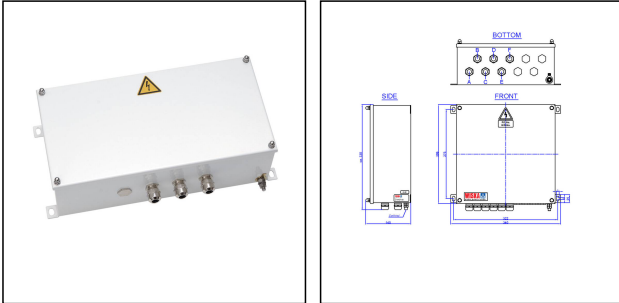

SWITCH/5P/GBit/4POE+/OUT

Products may differ in size, colour and appearance to those shown. If you require further information or customisation, please contact us directly.

Type	SWITCH/5P/GBit/4POE+/OUT
WISKA-Order no.	10106152
Material	Stainless steel
Colour	RAL 9016
Operational areas	Outdoor
for camera	IP
Mounting	Surface mounting
Temp. range min	-25 °C
Temp. range max	55 °C
Protection class	IP66 / IP67
Software	Unmanaged
PoE ports	0
PoE+ ports	4
RJ45 ports	5
SFP ports	0
FOC ports	0
Advice	Boxed
Voltage	100 V - 240 V
Type of Voltage	AC
Frequence	50/60 Hz
Wattage	136 W
Weight	7,5 kg
Tariff number	85176200

1x RJ-45 1GBit

4x RJ-45 1GBit/POE+

PoE power budget: 136,80 W

Mounting: Outdoor

Operating Temperature: -25~55°C

Power: 230VAC /50~60Hz

Housing: IBS3030,

Stainless Steel, IP66/67