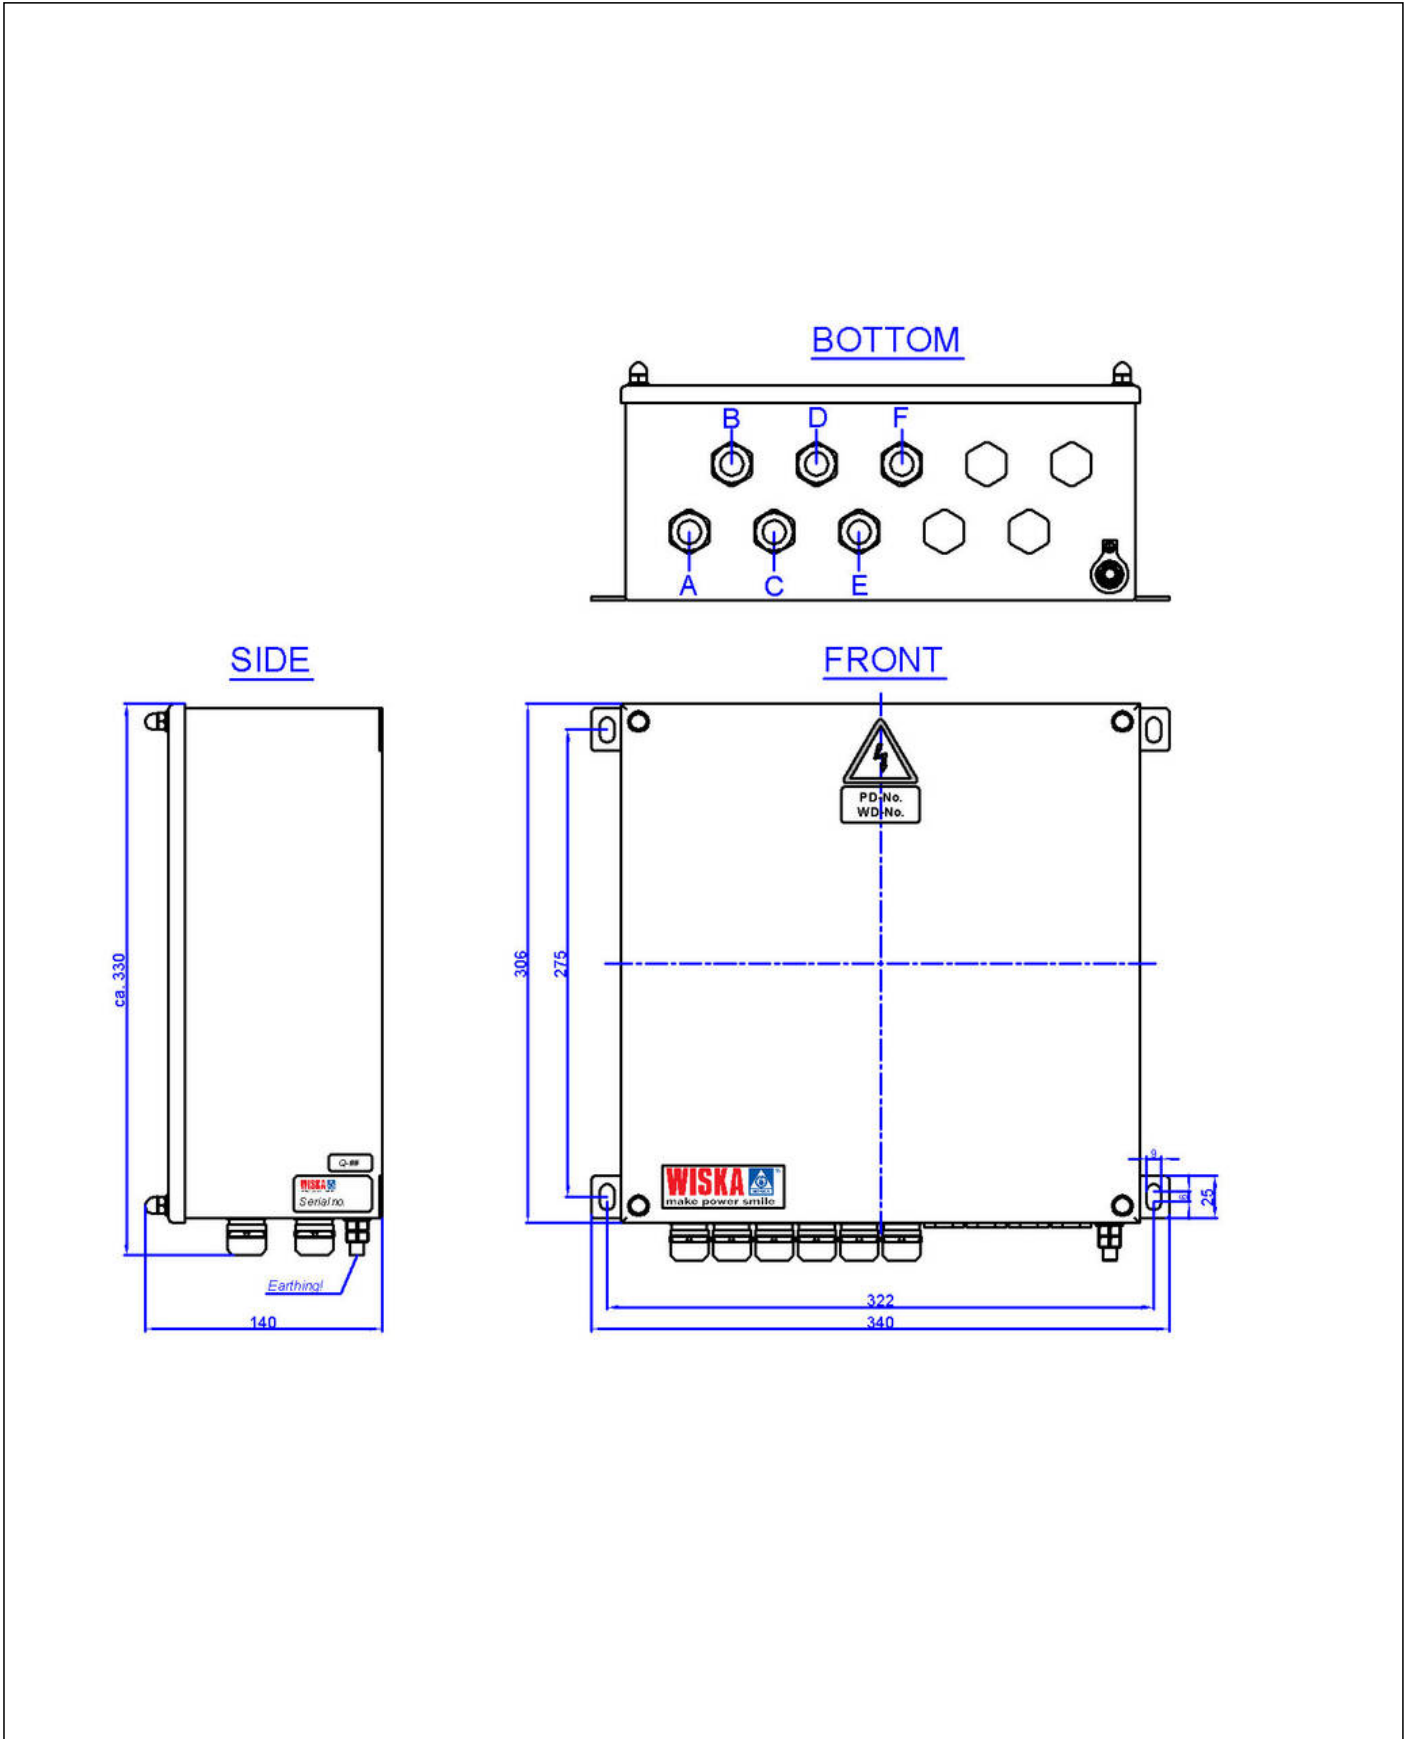

Your Contact:

WISKA Hoppmann GmbH

Kisdorfer Weg 28 · 24568 Kaltenkirchen · Germany

☎ +49-4191-508-0 · 📠 +49-4191-508-209

contact@wiska.de · www.wiska.com