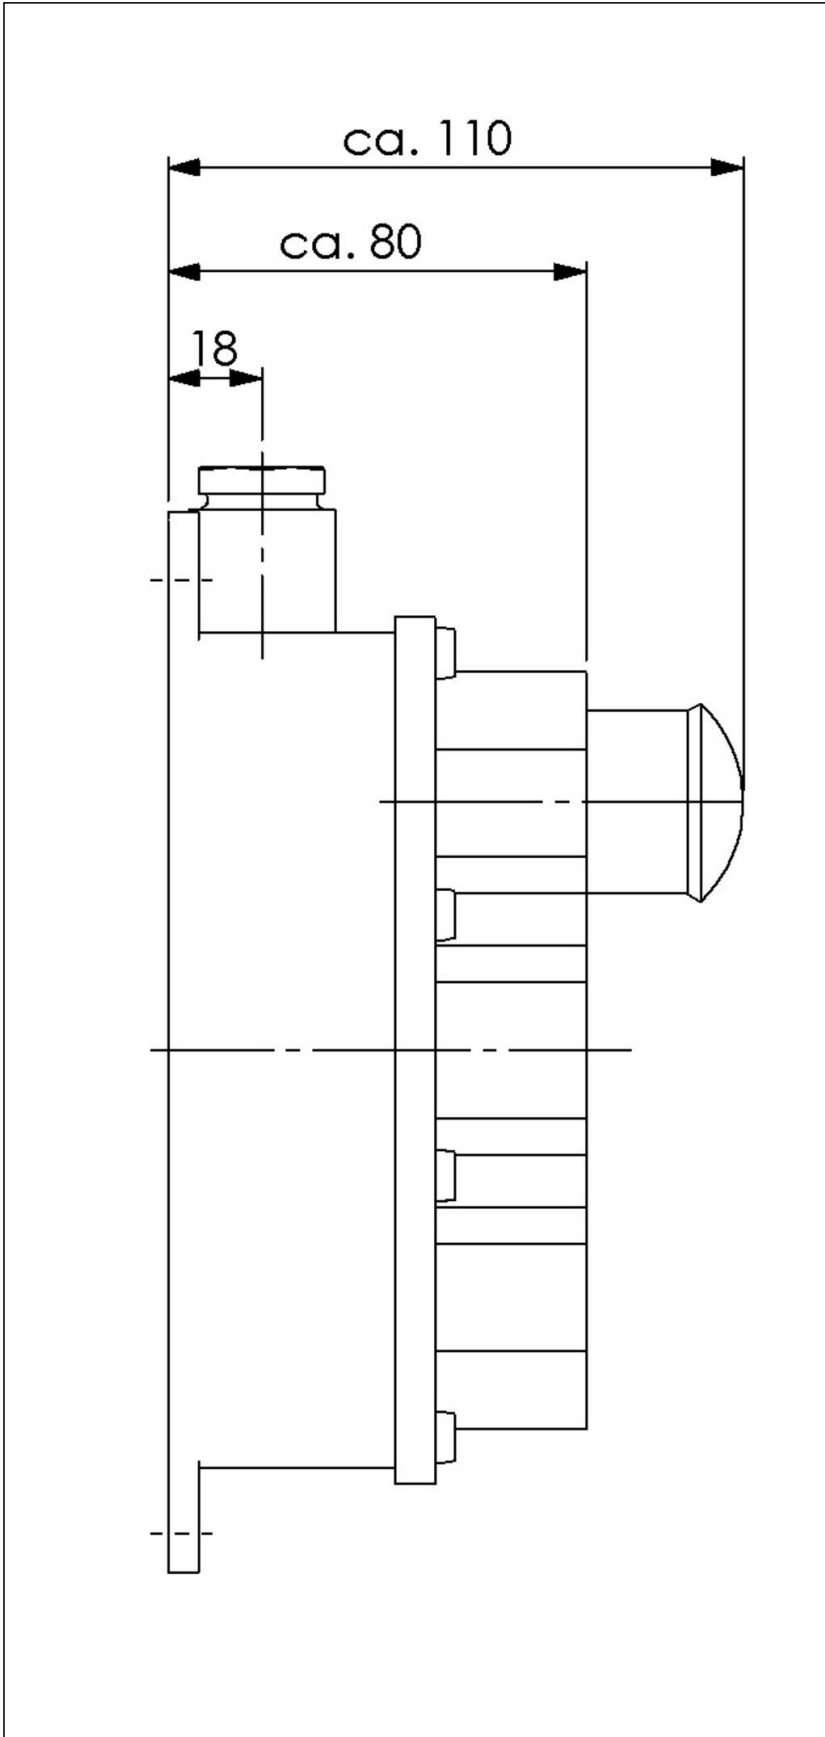

Your Contact:

WISKA Hoppmann GmbH

Kisdorfer Weg 28 · 24568 Kaltenkirchen · Germany

☎ +49-4191-508-0 · 📠 +49-4191-508-209

✉ contact@wiska.de · 🌐 www.wiska.com