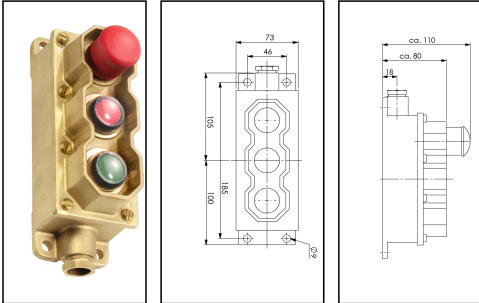

3720+EO-R/AA+IL-R/24+PBL-G/AR/24-1xZ14

Combination of Emergency-Off push button 3-gang, brass, IP56

Products may differ in size, colour and appearance to those shown. If you require further information or customisation, please contact us directly.

WISKA-Order no.	10106337
Type	3720+EO-R/AA+IL-R/24+PBL-G/AR/24-1xZ14
Voltage	24 V
Type of Voltage	AC
Current	6 A
Protection class	IP56
Material	Brass
Using for cable gland	
Type of cable gland	M 24 x 1,5
Ø cable diameter min	12 mm
Ø cable diameter max	14,5 mm
Mounting	Surface mounting
Type of cable	armoured
Temp. range min	-25 °C
Temp. range max	45 °C
Type of switch	Multiple push buttons
Weight	2,1 kg

Equipment:

- 1 Emergency off button red 2 closing contact
- 1 LED indication light red 24V
- 1 Push button light green 24V 1 breaking contact, 1 closing contact

Remarks:

- Push button acc. to IEC/EN 60947