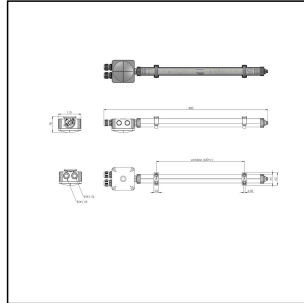

4000-1x13-110-2-CE

LED multi-purpose luminaire 4000 for lashing walkways 1x13W 115V, IP66/67

Products may differ in size, colour and appearance to those shown. If you require further information or customisation, please contact us directly.

WISKA-Order no.	10106767
Type	4000-1x13-110-2-CE
Material	Polycarbonate
Globe colour	Clear
Wattage	13 W
Power[^]	1 x 13 W
Voltage	110 V
Protection class	IP66 / IP67
Type of Voltage	AC
Frequence	50/60 Hz
Connection	Connection box 607
Operational areas	Outdoor, Engine room
Temp. range min	-30 °C
Temp. range max	55 °C
Lightsource	LED
Lightsource incl.	Yes
Colour temperature	5600 K
Luminous flux	1400 lm
Colour rendering index	CRI > 80
Ø cable diameter min	7 mm
Ø cable diameter max	17 mm
Rated Lifetime	L70/B50 @Ta +35 °C
System Lifetime	100000 h
Mounting	Wall, Surface mounting, Ceiling
Colour	RAL 7035

Your Contact:

WISKA Hoppmann GmbH

Kisdorfer Weg 28 · 24568 Kaltenkirchen · Germany

☎ +49-4191-508-0 · 📠 +49-4191-508-209

contact@wiska.de · www.wiska.com

Approval	DNV-GL, RMRS
Weight	0,61 kg

Remarks:

- Connection box COMBI 607
- 2 cable glands ESKV 25 RDE included
- Breathing via VentPLUG mounted in end cap
- Mounting via 2 clamps