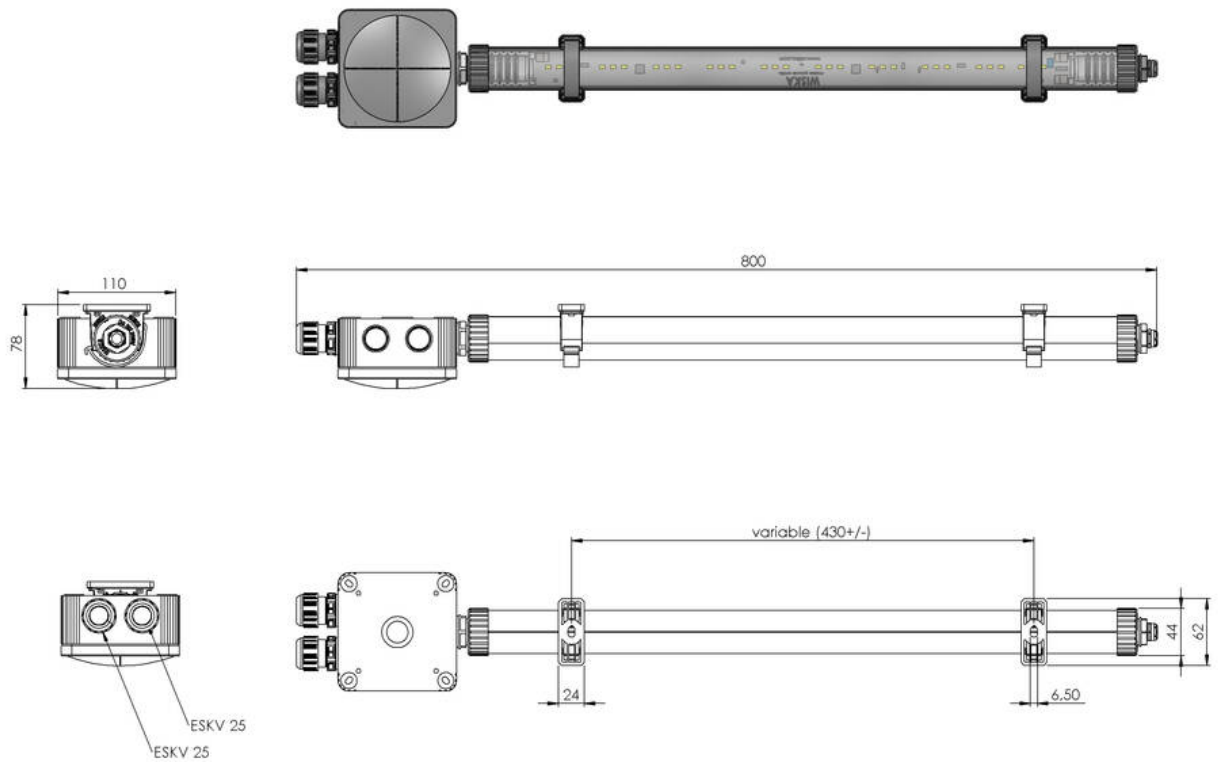

Your Contact:

WISKA Hoppmann GmbH

Kisdorfer Weg 28 · 24568 Kaltenkirchen · Germany

☎ +49-4191-508-0 · 📠 +49-4191-508-209

✉ contact@wiska.de · 🌐 www.wiska.com