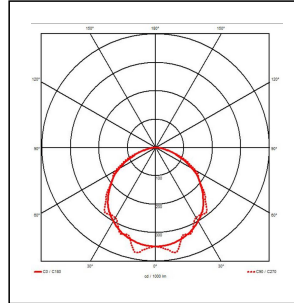

4000-1x13-110-2-CE

LED multi-purpose luminaire 4000 for lashing walkways 1x13W 115V, IP66/67

Products may differ in size, colour and appearance to those shown. If you require further information or customisation, please contact us directly.

WISKA-Order no.	10106767
Type	4000-1x13-110-2-CE
Material	Polycarbonate
Globe colour	Clear
Wattage	13 W
Power[^]	1 x 13 W
Voltage	110 V
Protection class	IP66 / IP67
Type of Voltage	AC
Frequence	50/60 Hz
Connection	Connection box 607
Operational areas	Outdoor, Engine room
Temp. range min	-30 °C
Temp. range max	55 °C
Lightsource	LED
Lightsource incl.	Yes
Colour temperature	5600 K
Luminous flux	1400 lm
Colour rendering index	CRI > 80
Ø cable diameter min	7 mm
Ø cable diameter max	17 mm
Rated Lifetime	L70/B50 @Ta +35 °C
System Lifetime	100000 h
Mounting	Wall, Surface mounting, Ceiling
Colour	RAL 7035