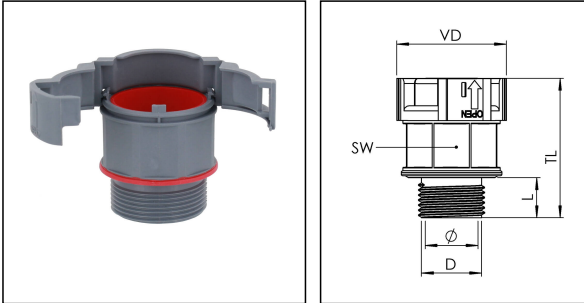

## EBFS-12-16-BG

Conduit fitting, straight, non-metallic, RAL 7031, NW 12 / M16

Products may differ in size, colour and appearance to those shown. If you require further information or customisation, please contact us directly.

<b>Material Conduit fitting</b>	polyamide UL94-V0
<b>Material Connection thread</b>	polyamide UL94-V0
<b>Material sealing gasket</b>	TPU
<b>Protection class</b>	IP68, IP66
<b>Temp. range min</b>	-40 °C
<b>Temp. range max</b>	100 °C
<b>Operational areas</b>	EN 45545 - Railway
<b>NW</b>	12
<b>Thread type</b>	M
<b>Ø Connection thread D</b>	16
<b>Lead</b>	1,5
<b>Length screw-in thread L</b>	10 mm
<b>Ø closure VD</b>	27,3 mm
<b>Ø inside</b>	11,5 mm
<b>Key width SW</b>	22 mm
<b>Total length TL</b>	37,2 mm
<b>Type of conduit fitting</b>	straight
<b>UL 1696</b>	Yes
<b>Product Color</b>	RAL 7031
<b>Type</b>	EBFS-12-16-BG
<b>Order no. RAL 7031</b>	10106847
<b>Packing unit</b>	50
<b>EAN number</b>	4007686032840
<b>Tariff number</b>	39174000
<b>ETIM-Classification</b>	EC001176