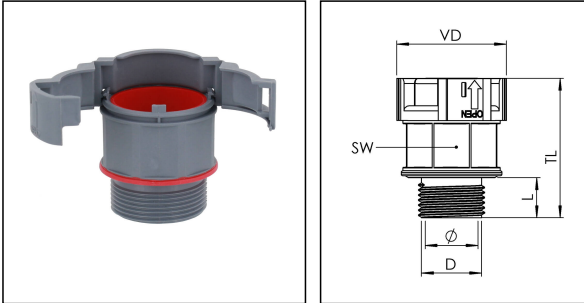

## EBFS-12-20-BG

Conduit fitting, straight, non-metallic, RAL 7031, NW 12 / M20

Products may differ in size, colour and appearance to those shown. If you require further information or customisation, please contact us directly.

<b>Material Conduit fitting</b>	polyamide UL94-V0
<b>Material Connection thread</b>	polyamide UL94-V0
<b>Material sealing gasket</b>	TPU
<b>Protection class</b>	IP68, IP66
<b>Temp. range min</b>	-40 °C
<b>Temp. range max</b>	100 °C
<b>Operational areas</b>	EN 45545 - Railway
<b>NW</b>	12
<b>Thread type</b>	M
<b>Ø Connection thread D</b>	20
<b>Lead</b>	1,5
<b>Length screw-in thread L</b>	12 mm
<b>Ø closure VD</b>	27,3 mm
<b>Ø inside</b>	12 mm
<b>Key width SW</b>	22 mm
<b>Total length TL</b>	39,2 mm
<b>Type of conduit fitting</b>	straight
<b>UL 1696</b>	Yes
<b>Product Color</b>	RAL 7031
<b>Type</b>	EBFS-12-20-BG
<b>Order no. RAL 7031</b>	10106848
<b>Packing unit</b>	50
<b>EAN number</b>	4007686032864
<b>Tariff number</b>	39174000
<b>ETIM-Classification</b>	EC001176