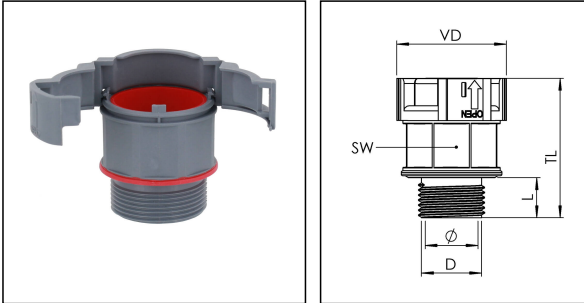

## EBFS-29-40-BG

Conduit fitting, straight, non-metallic, RAL 7031, NW 29 / M40

Products may differ in size, colour and appearance to those shown. If you require further information or customisation, please contact us directly.

<b>Material Conduit fitting</b>	polyamide UL94-V0
<b>Material Connection thread</b>	polyamide UL94-V0
<b>Material sealing gasket</b>	TPU
<b>Protection class</b>	IP68, IP66
<b>Temp. range min</b>	-40 °C
<b>Temp. range max</b>	100 °C
<b>Operational areas</b>	EN 45545 - Railway
<b>NW</b>	29
<b>Thread type</b>	M
<b>Ø Connection thread D</b>	40
<b>Lead</b>	1,5
<b>Length screw-in thread L</b>	14 mm
<b>Ø closure VD</b>	46,7 mm
<b>Ø inside</b>	26 mm
<b>Key width SW</b>	41 mm
<b>Total length TL</b>	53 mm
<b>Type of conduit fitting</b>	straight
<b>UL 1696</b>	Yes
<b>Product Color</b>	RAL 7031
<b>Type</b>	EBFS-29-40-BG
<b>Order no. RAL 7031</b>	10106855
<b>Packing unit</b>	10
<b>EAN number</b>	4007686033007
<b>Tariff number</b>	39174000
<b>ETIM-Classification</b>	EC001176