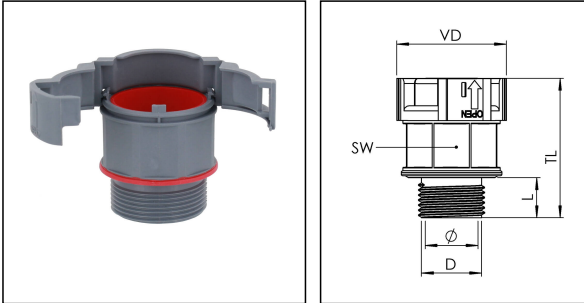

## EBFS-36-40-BG

Conduit fitting, straight, non-metallic, RAL 7031, NW 36 / M40

Products may differ in size, colour and appearance to those shown. If you require further information or customisation, please contact us directly.

<b>Material Conduit fitting</b>	polyamide UL94-V0
<b>Material Connection thread</b>	polyamide UL94-V0
<b>Material sealing gasket</b>	TPU
<b>Protection class</b>	IP66, IP68
<b>Temp. range min</b>	-40 °C
<b>Temp. range max</b>	100 °C
<b>Operational areas</b>	EN 45545 - Railway
<b>NW</b>	36
<b>Thread type</b>	M
<b>Ø Connection thread D</b>	40
<b>Lead</b>	1,5
<b>Length screw-in thread L</b>	14 mm
<b>Ø closure VD</b>	55,7 mm
<b>Ø inside</b>	33,5 mm
<b>Key width SW</b>	50 mm
<b>Total length TL</b>	53,6 mm
<b>Type of conduit fitting</b>	straight
<b>UL 1696</b>	Yes
<b>Product Color</b>	RAL 7031
<b>Type</b>	EBFS-36-40-BG
<b>Order no. RAL 7031</b>	10106856
<b>Packing unit</b>	10
<b>EAN number</b>	4007686033021
<b>Tariff number</b>	39174000
<b>ETIM-Classification</b>	EC001176