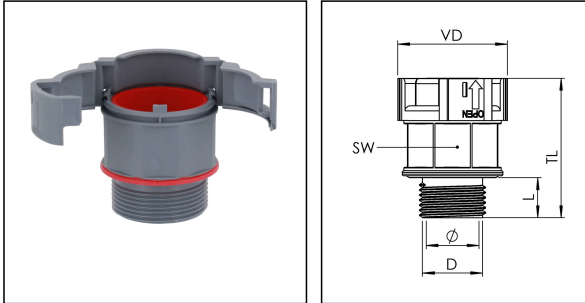

## EBFS-48-50-BG

Conduit fitting, straight, non-metallic, RAL 7031, NW 48 / M50

Products may differ in size, colour and appearance to those shown. If you require further information or customisation, please contact us directly.

<b>Material Conduit fitting</b>	polyamide UL94-V0
<b>Material Connection thread</b>	polyamide UL94-V0
<b>Material sealing gasket</b>	TPU
<b>Protection class</b>	IP68, IP66
<b>Temp. range min</b>	-40 °C
<b>Temp. range max</b>	100 °C
<b>Operational areas</b>	EN 45545 - Railway
<b>NW</b>	48
<b>Thread type</b>	M
<b>Ø Connection thread D</b>	50
<b>Lead</b>	1,5
<b>Length screw-in thread L</b>	16 mm
<b>Ø closure VD</b>	68,1 mm
<b>Ø inside</b>	42,5 mm
<b>Key width SW</b>	60 mm
<b>Total length TL</b>	56,8 mm
<b>Type of conduit fitting</b>	straight
<b>UL 1696</b>	Yes
<b>Product Color</b>	RAL 7031
<b>Type</b>	EBFS-48-50-BG
<b>Order no. RAL 7031</b>	10106858
<b>Packing unit</b>	5
<b>EAN number</b>	4007686033069
<b>Tariff number</b>	39174000
<b>ETIM-Classification</b>	EC001176