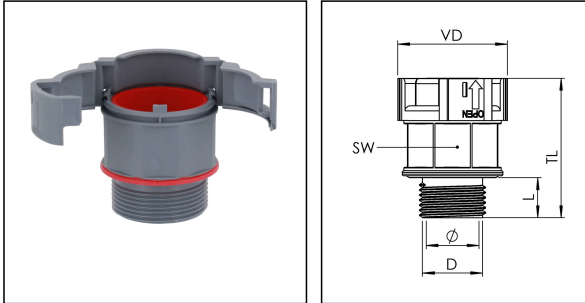

EBFS-48-63-BG

Conduit fitting, straight, non-metallic, RAL 7031, NW 48 / M63

Products may differ in size, colour and appearance to those shown. If you require further information or customisation, please contact us directly.

Material Conduit fitting	polyamide UL94-V0
Material Connection thread	polyamide UL94-V0
Material sealing gasket	TPU
Protection class	IP68, IP66
Temp. range min	-40 °C
Temp. range max	100 °C
Operational areas	EN 45545 - Railway
NW	48
Thread type	M
Ø Connection thread D	63
Lead	1,5
Length screw-in thread L	16 mm
Ø closure VD	68,1 mm
Ø inside	44 mm
Key width SW	60 mm
Total length TL	56,8 mm
Type of conduit fitting	straight
UL 1696	Yes
Product Color	RAL 7031
Type	EBFS-48-63-BG
Order no. RAL 7031	10106859
Packing unit	5
EAN number	4007686033083
Tariff number	39174000
ETIM-Classification	EC001176