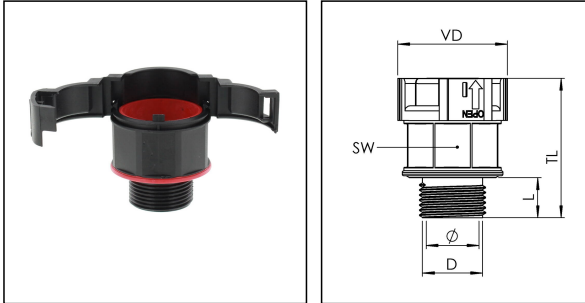

## EBFS-10-12-BK

Conduit fitting, straight, non-metallic, RAL 9005, NW 10 / M12

Products may differ in size, colour and appearance to those shown. If you require further information or customisation, please contact us directly.

<b>Material Conduit fitting</b>	polyamide UL94-V0
<b>Material Connection thread</b>	polyamide UL94-V0
<b>Material sealing gasket</b>	TPU
<b>Protection class</b>	IP66, IP68
<b>Temp. range min</b>	-40 °C
<b>Temp. range max</b>	100 °C
<b>Operational areas</b>	EN 45545 - Railway
<b>NW</b>	10
<b>Thread type</b>	M
<b>Ø Connection thread D</b>	12
<b>Lead</b>	1,5
<b>Length screw-in thread L</b>	10 mm
<b>Ø closure VD</b>	24,6 mm
<b>Ø inside</b>	7 mm
<b>Key width SW</b>	20 mm
<b>Total length TL</b>	38,3 mm
<b>Type of conduit fitting</b>	straight
<b>UL 1696</b>	Yes
<b>Product Color</b>	RAL 9005
<b>Type</b>	EBFS-10-12-BK
<b>Order no. RAL 9005</b>	10106862
<b>Packing unit</b>	50
<b>EAN number</b>	4007686033151
<b>Tariff number</b>	39174000
<b>ETIM-Classification</b>	EC001176