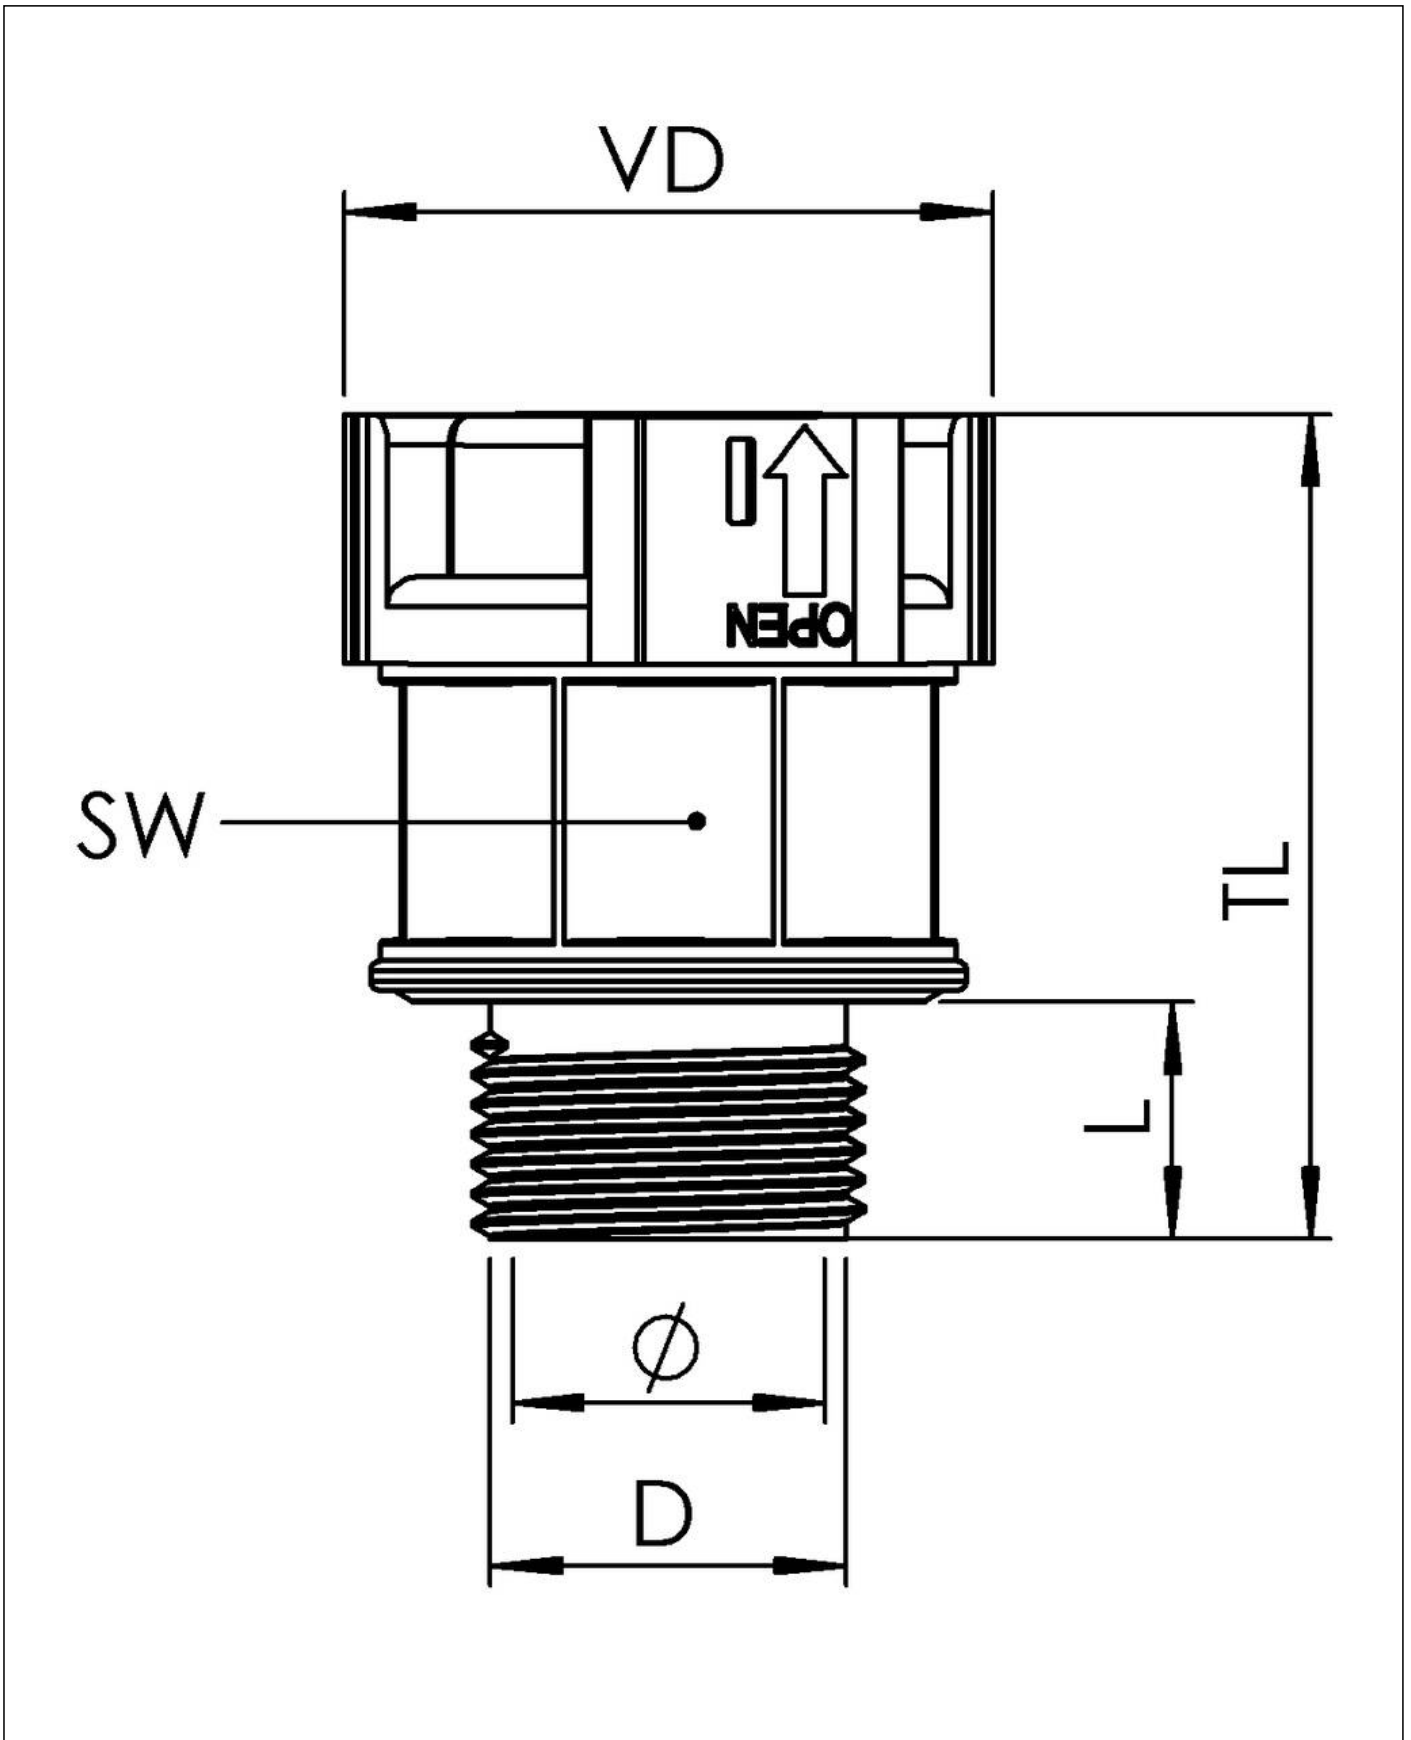

Your Contact:

WISKA Hoppmann GmbH

Kisdorfer Weg 28 · 24568 Kaltenkirchen · Germany

☎ +49-4191-508-0 · 📠 +49-4191-508-209

contact@wiska.de · www.wiska.com