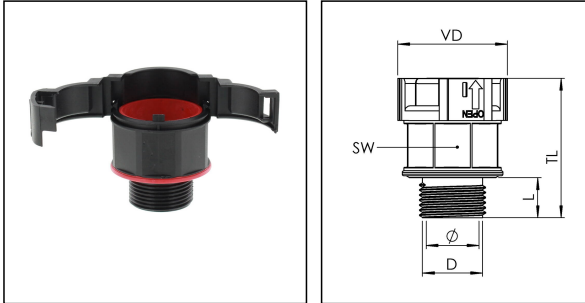

## EBFS-10-16-BK

Conduit fitting, straight, non-metallic, RAL 9005, NW 10 / M16

Products may differ in size, colour and appearance to those shown. If you require further information or customisation, please contact us directly.

<b>Material Conduit fitting</b>	polyamide UL94-V0
<b>Material Connection thread</b>	polyamide UL94-V0
<b>Material sealing gasket</b>	TPU
<b>Protection class</b>	IP66, IP68
<b>Temp. range min</b>	-40 °C
<b>Temp. range max</b>	100 °C
<b>Operational areas</b>	EN 45545 - Railway
<b>NW</b>	10
<b>Thread type</b>	M
<b>Ø Connection thread D</b>	16
<b>Lead</b>	1,5
<b>Length screw-in thread L</b>	10 mm
<b>Ø closure VD</b>	24,6 mm
<b>Ø inside</b>	9 mm
<b>Key width SW</b>	20 mm
<b>Total length TL</b>	38,3 mm
<b>Type of conduit fitting</b>	straight
<b>UL 1696</b>	Yes
<b>Product Color</b>	RAL 9005
<b>Type</b>	EBFS-10-16-BK
<b>Order no. RAL 9005</b>	10106863
<b>Packing unit</b>	50
<b>EAN number</b>	4007686033175
<b>Tariff number</b>	39174000
<b>ETIM-Classification</b>	EC001176