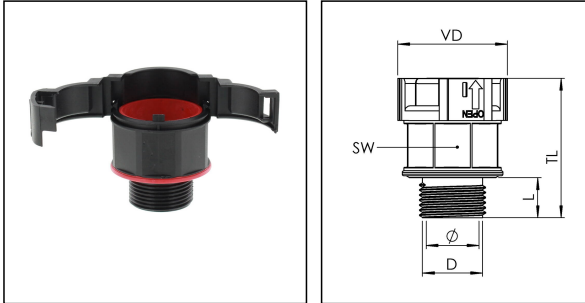

## EBFS-48-50-BK

Conduit fitting, straight, non-metallic, RAL 9005, NW 48 / M50

Products may differ in size, colour and appearance to those shown. If you require further information or customisation, please contact us directly.

<b>Material Conduit fitting</b>	polyamide UL94-V0
<b>Material Connection thread</b>	polyamide UL94-V0
<b>Material sealing gasket</b>	TPU
<b>Protection class</b>	IP68 / IP69, IP66
<b>Temp. range min</b>	-40 °C
<b>Temp. range max</b>	100 °C
<b>Operational areas</b>	EN 45545 - Railway
<b>NW</b>	48
<b>Thread type</b>	M
<b>Ø Connection thread D</b>	50
<b>Lead</b>	1,5
<b>Length screw-in thread L</b>	16 mm
<b>Ø closure VD</b>	68,1 mm
<b>Ø inside</b>	42,5 mm
<b>Key width SW</b>	60 mm
<b>Total length TL</b>	56,8 mm
<b>Type of conduit fitting</b>	straight
<b>UL 1696</b>	Yes
<b>Product Color</b>	RAL 9005
<b>Type</b>	EBFS-48-50-BK
<b>Order no. RAL 9005</b>	10106875
<b>Packing unit</b>	5
<b>EAN number</b>	4007686033410
<b>Tariff number</b>	39174000
<b>ETIM-Classification</b>	EC001176