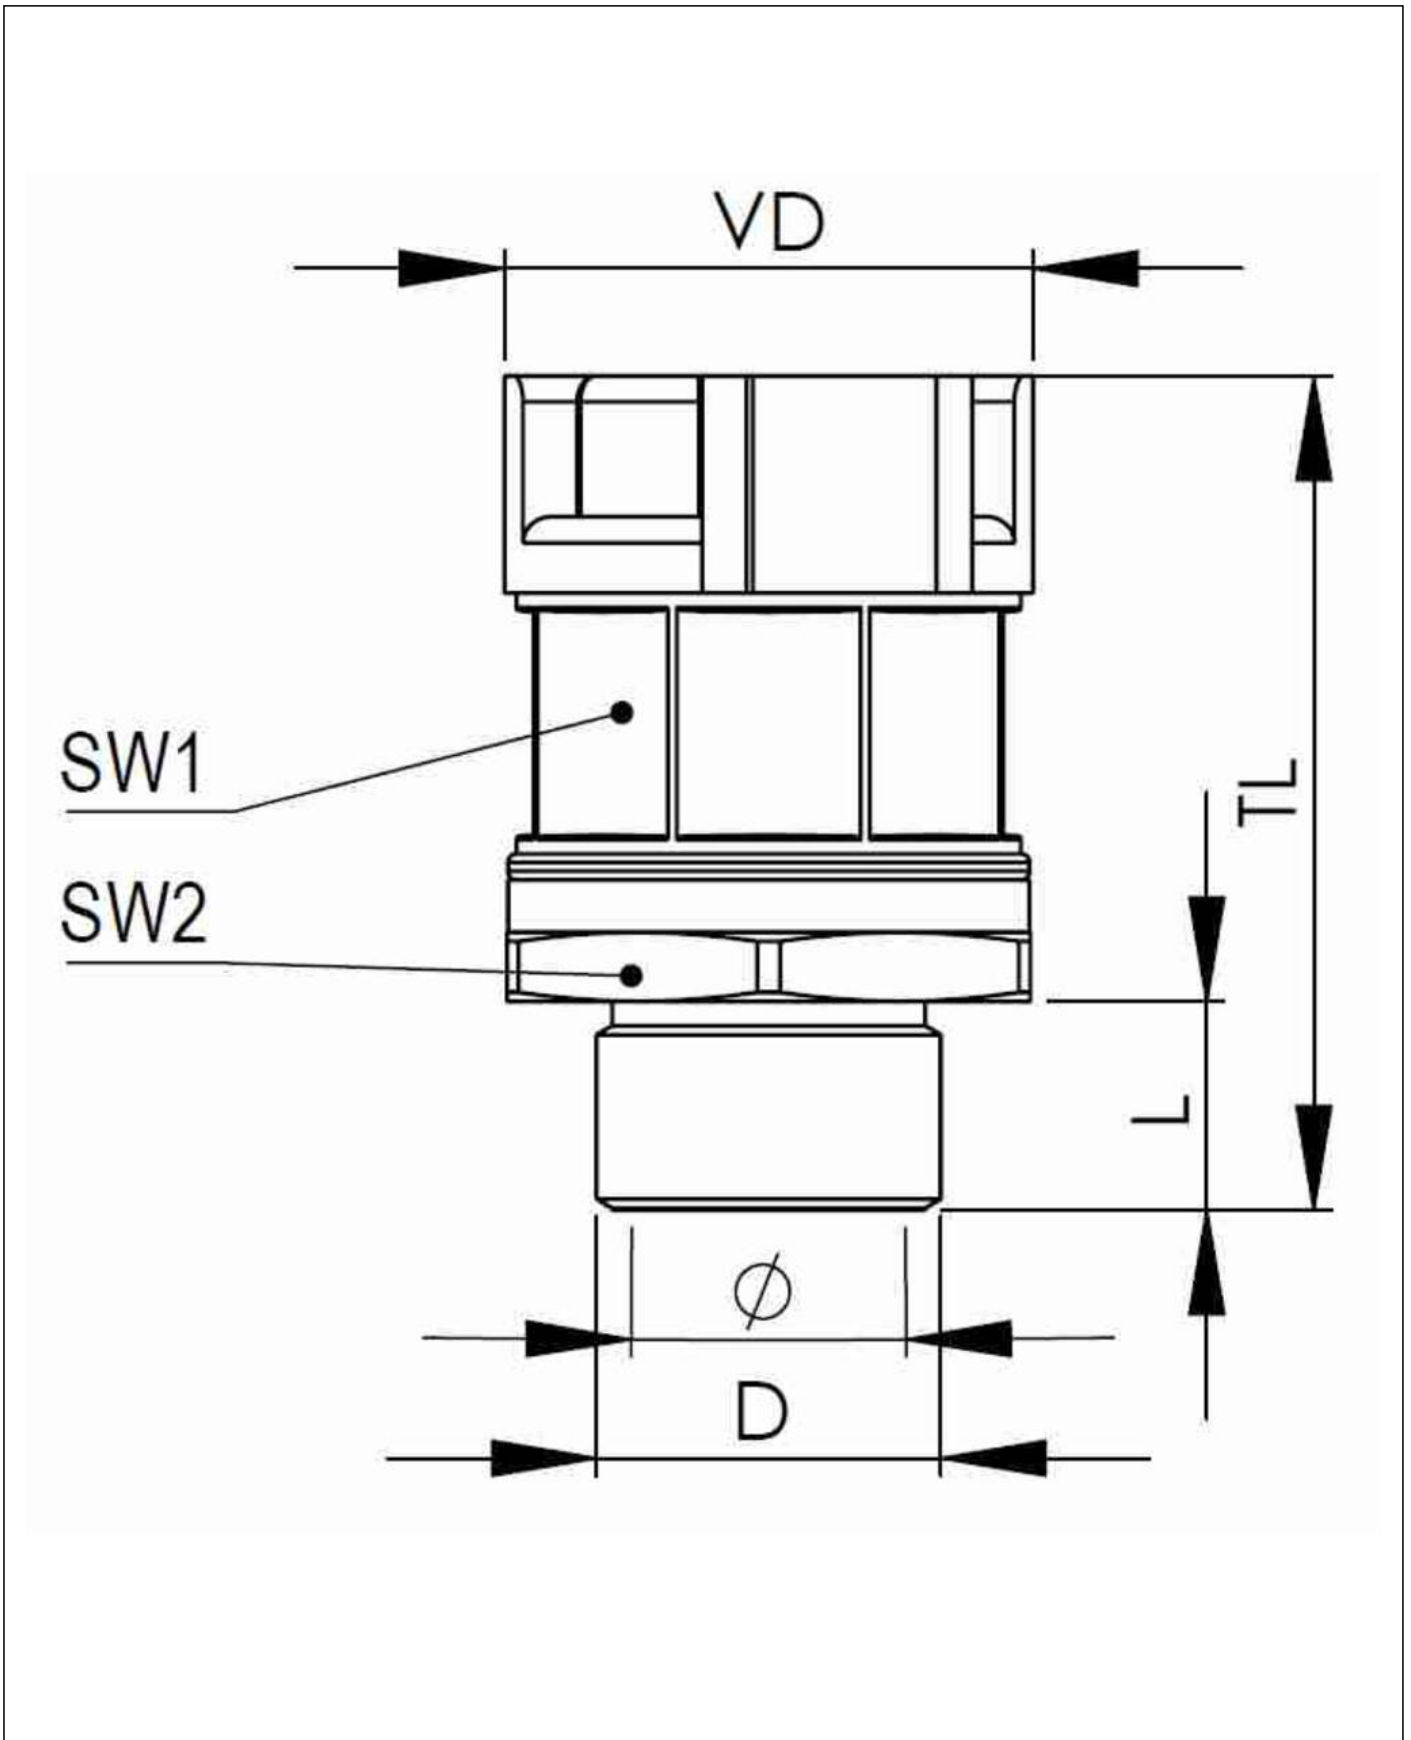

Your Contact:

WISKA Hoppmann GmbH

Kisdorfer Weg 28 · 24568 Kaltenkirchen · Germany

☎ +49-4191-508-0 · 📠 +49-4191-508-209

contact@wiska.de · www.wiska.com