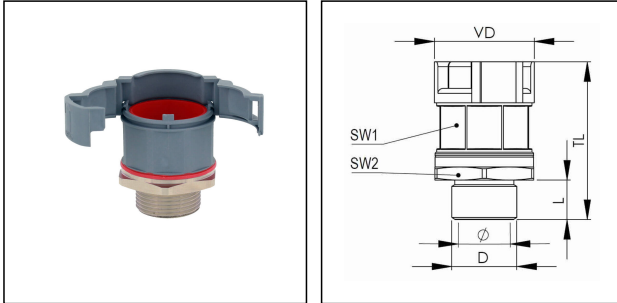

## EMBFS-07-12-BG

Conduit fitting, straight, plastic/brass nickel-plated, RAL 7031, NW 07 / M12

Products may differ in size, colour and appearance to those shown. If you require further information or customisation, please contact us directly.

<b>Material Conduit fitting</b>	polyamide UL94-V0
<b>Material Connection thread</b>	Brass nickel-plated
<b>Material sealing gasket</b>	TPU
<b>Protection class</b>	IP68, IP66
<b>Temp. range min</b>	-40 °C
<b>Temp. range max</b>	100 °C
<b>Operational areas</b>	EN 45545 - Railway
<b>NW</b>	7
<b>Thread type</b>	M
<b>Ø Connection thread D</b>	12
<b>Lead</b>	1,5
<b>Length screw-in thread L</b>	9,5 mm
<b>Ø closure VD</b>	21,3 mm
<b>Ø inside</b>	6 mm
<b>Key width SW1</b>	17 mm
<b>Key width SW2</b>	18 mm
<b>Total length TL</b>	41,9 mm
<b>Type of conduit fitting</b>	straight
<b>UL 1696</b>	No
<b>Product Color</b>	RAL 7031
<b>Type</b>	EMBFS-07-12-BG
<b>Order no. RAL 7031</b>	10106877
<b>Packing unit</b>	50
<b>EAN number</b>	4007686033458
<b>Tariff number</b>	74122000