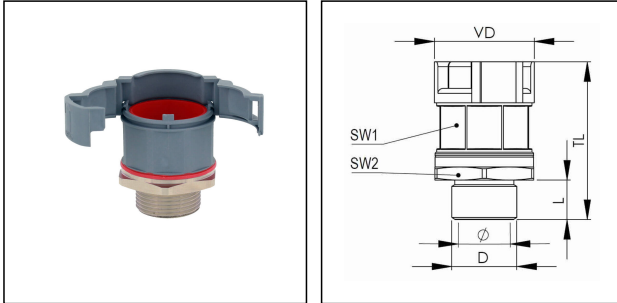

EMBFS-12-20-BG

Conduit fitting, straight, plastic/brass nickel-plated, RAL 7031, NW 12 / M20

Products may differ in size, colour and appearance to those shown. If you require further information or customisation, please contact us directly.

Material Conduit fitting	polyamide UL94-V0
Material Connection thread	Brass nickel-plated
Material sealing gasket	TPU
Protection class	IP68, IP66
Temp. range min	-40 °C
Temp. range max	100 °C
Operational areas	EN 45545 - Railway
NW	12
Thread type	M
Ø Connection thread D	20
Lead	1,5
Length screw-in thread L	12 mm
Ø closure VD	27,3 mm
Ø inside	11,5 mm
Key width SW1	22 mm
Key width SW2	24 mm
Total length TL	46,5 mm
Type of conduit fitting	straight
UL 1696	Yes
Product Color	RAL 7031
Type	EMBFS-12-20-BG
Order no. RAL 7031	10106881
Packing unit	50
EAN number	4007686033533
Tariff number	74122000