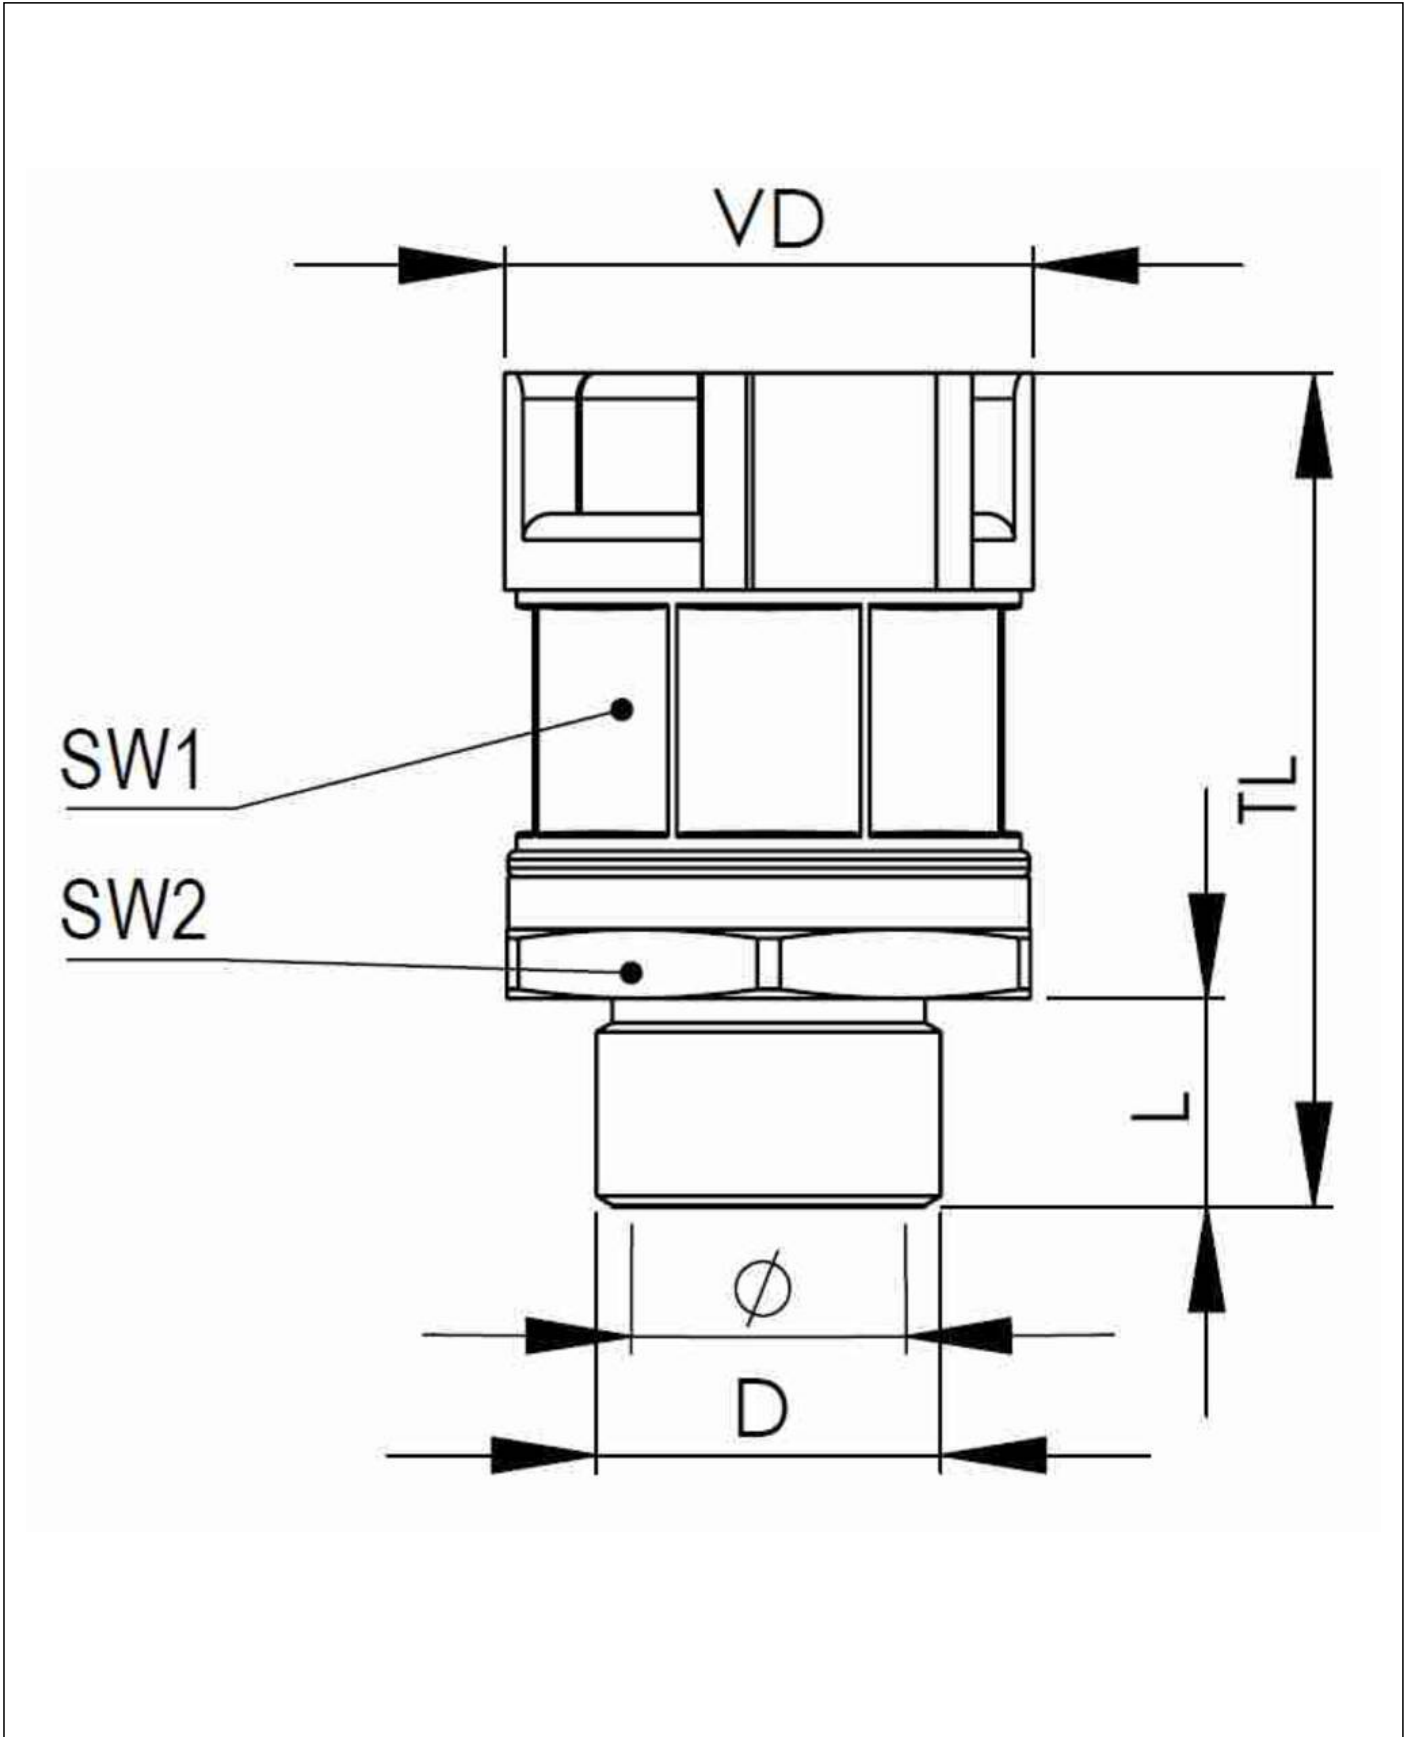

Your Contact:

WISKA Hoppmann GmbH

Kisdorfer Weg 28 · 24568 Kaltenkirchen · Germany

☎ +49-4191-508-0 · 📠 +49-4191-508-209

contact@wiska.de · www.wiska.com