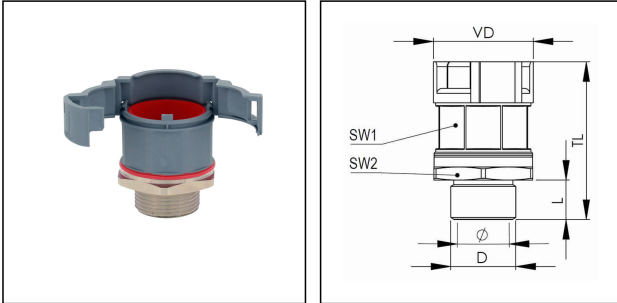

EMBFS-36-50-BG

Conduit fitting, straight, plastic/brass nickel-plated, RAL 7031, NW 36 / M50

Products may differ in size, colour and appearance to those shown. If you require further information or customisation, please contact us directly.

| | |
|-----------------------------------|---------------------|
| Material Conduit fitting | polyamide UL94-V0 |
| Material Connection thread | Brass nickel-plated |
| Material sealing gasket | TPU |
| Protection class | IP68, IP66 |
| Temp. range min | -40 °C |
| Temp. range max | 100 °C |
| Operational areas | EN 45545 - Railway |
| NW | 36 |
| Thread type | M |
| Ø Connection thread D | 50 |
| Lead | 1,5 |
| Length screw-in thread L | 14 mm |
| Ø closure VD | 55,7 mm |
| Ø inside | 33,5 mm |
| Key width SW1 | 50 mm |
| Key width SW2 | 55 mm |
| Total length TL | 62,2 mm |
| Type of conduit fitting | straight |
| UL 1696 | Yes |
| Product Color | RAL 7031 |
| Type | EMBFS-36-50-BG |
| Order no. RAL 7031 | 10106890 |
| Packing unit | 10 |
| EAN number | 4007686033717 |
| Tariff number | 74122000 |