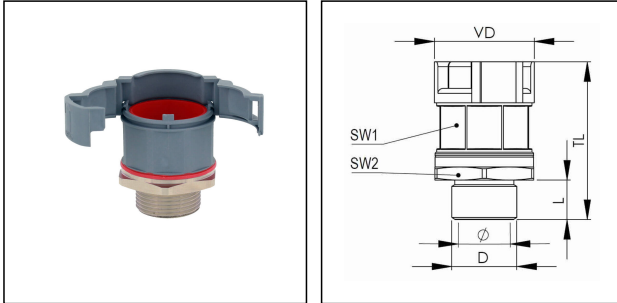

## EMBFS-48-63-BG

Conduit fitting, straight, plastic/brass nickel-plated, RAL 7031, NW 48 / M63

Products may differ in size, colour and appearance to those shown. If you require further information or customisation, please contact us directly.

<b>Material Conduit fitting</b>	polyamide UL94-V0
<b>Material Connection thread</b>	Brass nickel-plated
<b>Material sealing gasket</b>	TPU
<b>Protection class</b>	IP68, IP66
<b>Temp. range min</b>	-40 °C
<b>Temp. range max</b>	100 °C
<b>Operational areas</b>	EN 45545 - Railway
<b>NW</b>	48
<b>Thread type</b>	M
<b>Ø Connection thread D</b>	63
<b>Lead</b>	1,5
<b>Length screw-in thread L</b>	14 mm
<b>Ø closure VD</b>	68,1 mm
<b>Ø inside</b>	42,5 mm
<b>Key width SW1</b>	60 mm
<b>Key width SW2</b>	70 mm
<b>Total length TL</b>	63 mm
<b>Type of conduit fitting</b>	straight
<b>UL 1696</b>	Yes
<b>Product Color</b>	RAL 7031
<b>Type</b>	EMBFS-48-63-BG
<b>Order no. RAL 7031</b>	10106892
<b>Packing unit</b>	5
<b>EAN number</b>	4007686033755
<b>Tariff number</b>	74122000