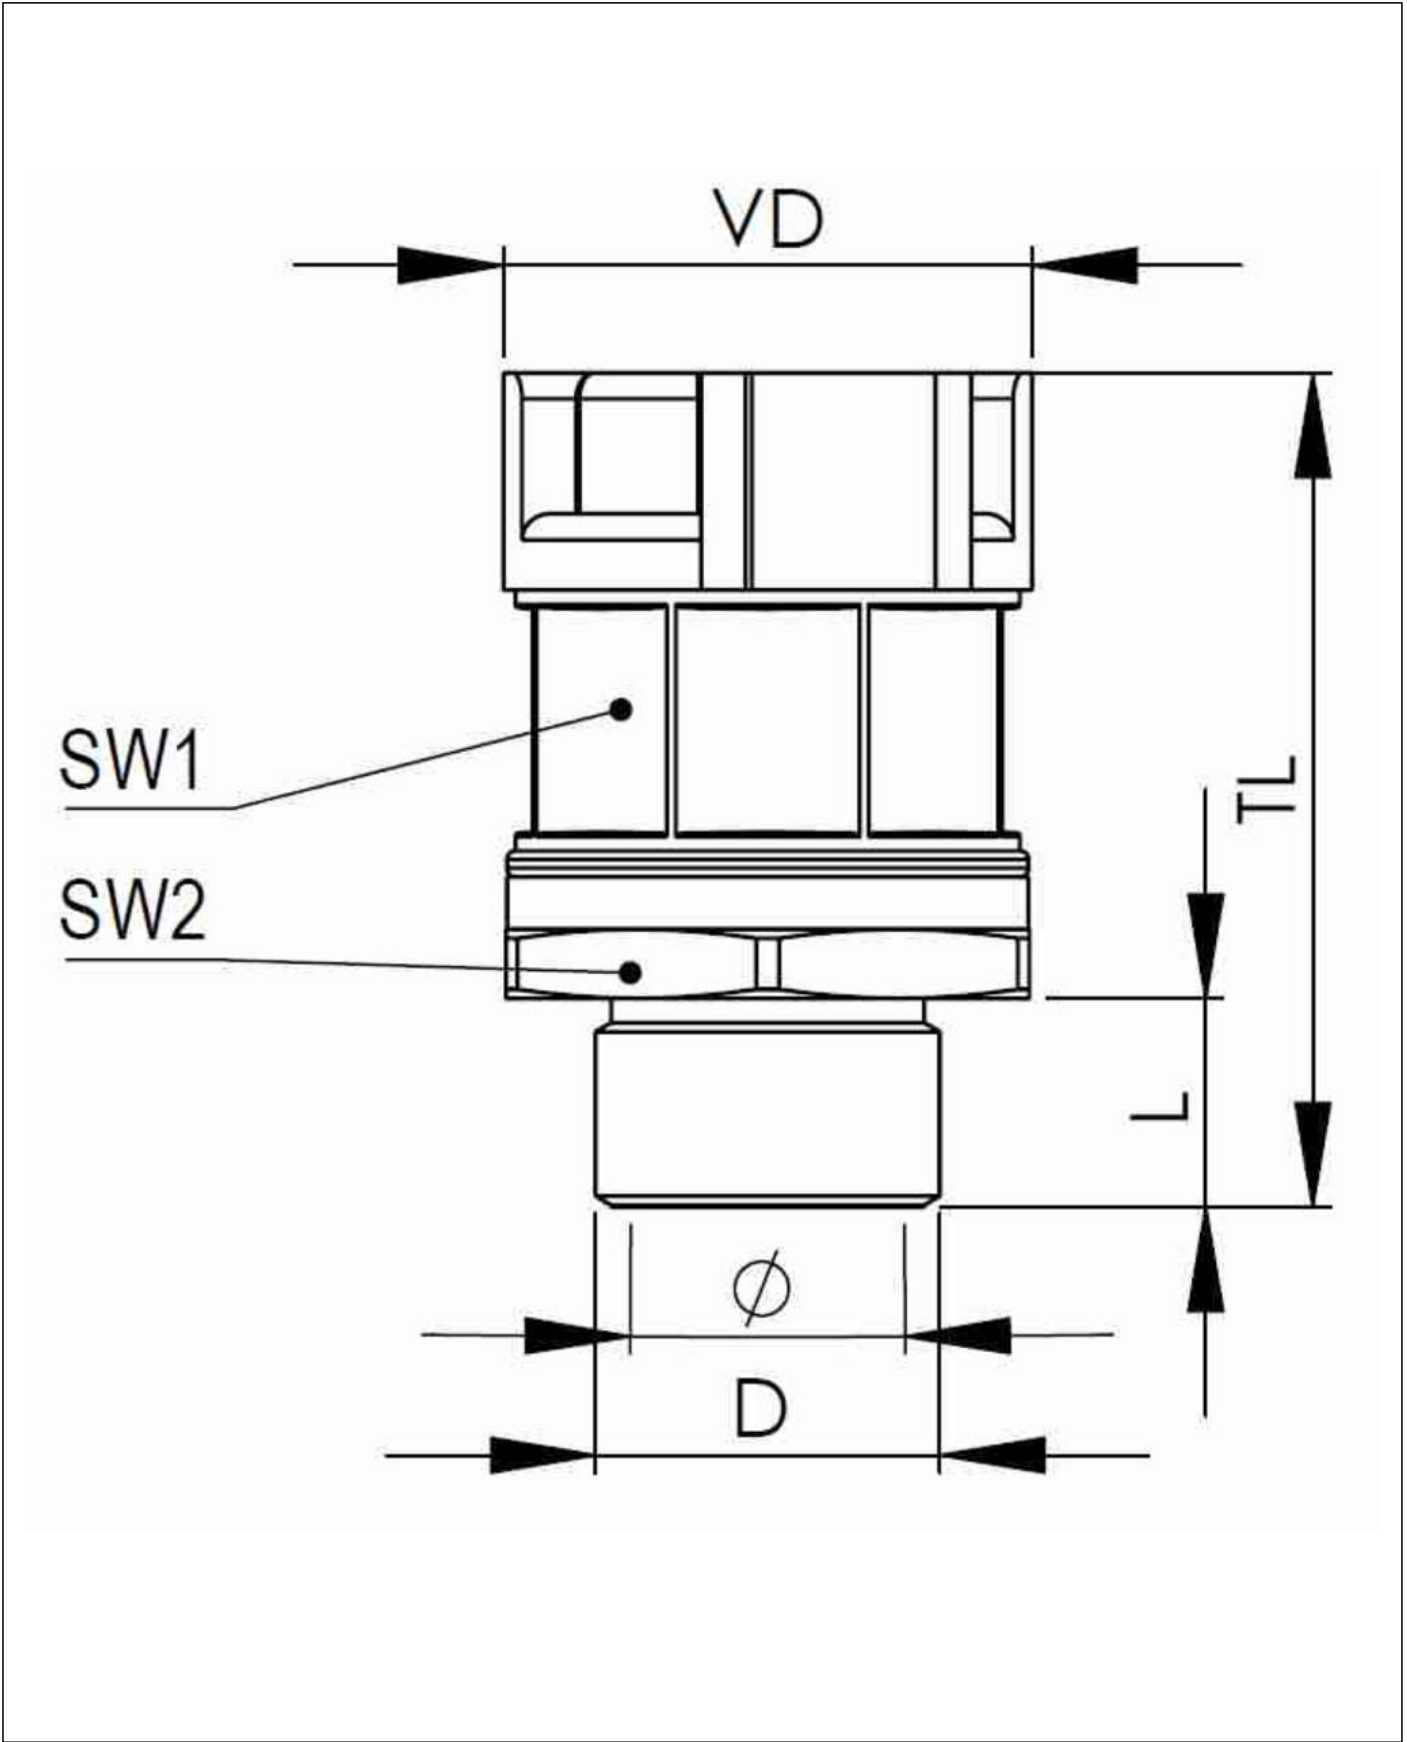

Your Contact:
WISKA Hoppmann GmbH
Kisdorfer Weg 28 · 24568 Kaltenkirchen · Germany
☎ +49-4191-508-0 · 📠 +49-4191-508-209
contact@wiska.de · www.wiska.com