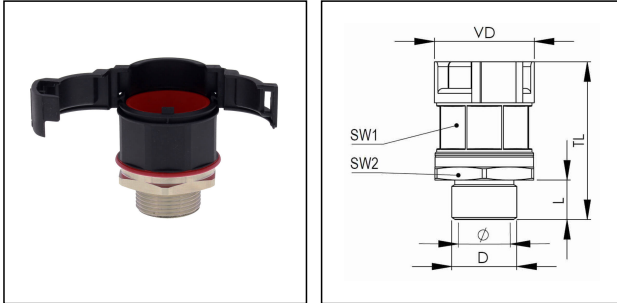

EMBFS-36-40-BK

Conduit fitting, straight, plastic/brass nickel-plated, RAL 9005, NW 36 / M40

Products may differ in size, colour and appearance to those shown. If you require further information or customisation, please contact us directly.

Material Conduit fitting	polyamide UL94-V0
Material Connection thread	Brass nickel-plated
Material sealing gasket	TPU
Protection class	IP68, IP66
Temp. range min	-40 °C
Temp. range max	100 °C
Operational areas	EN 45545 - Railway
NW	36
Thread type	M
Ø Connection thread D	40
Lead	1,5
Length screw-in thread L	12 mm
Ø closure VD	55,7 mm
Ø inside	33,5 mm
Key width SW1	50 mm
Key width SW2	55 mm
Total length TL	60,3 mm
Type of conduit fitting	straight
UL 1696	Yes
Product Color	RAL 9005
Type	EMBFS-36-40-BK
Order no. RAL 9005	10106905
Packing unit	10
EAN number	4007686033991
Tariff number	74122000