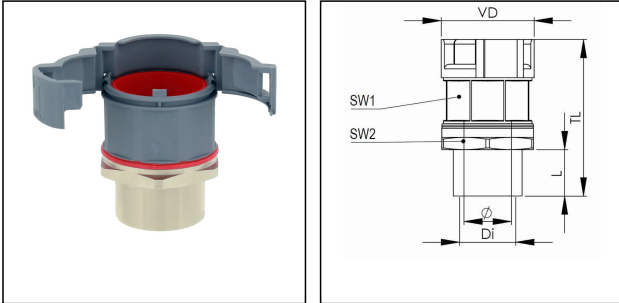

## EMBFSI-29-32-BG

Conduit fitting, internal thread, plastic/brass nickel-plated, RAL 7031, NW29

Products may differ in size, colour and appearance to those shown. If you require further information or customisation, please contact us directly.

<b>Material Conduit fitting</b>	polyamide UL94-V0
<b>Material Connection thread</b>	Brass nickel-plated
<b>Material sealing gasket</b>	TPU
<b>Protection class</b>	IP68, IP66
<b>Temp. range min</b>	-40 °C
<b>Temp. range max</b>	100 °C
<b>Operational areas</b>	EN 45545 - Railway
<b>NW</b>	29
<b>Thread type</b>	M
<b>Ø Connection thread D</b>	32
<b>Lead</b>	1,5
<b>Length screw-in thread L</b>	13 mm
<b>Ø closure VD</b>	46,7 mm
<b>Ø inside</b>	26 mm
<b>Key width SW1</b>	41 mm
<b>Key width SW2</b>	46 mm
<b>Total length TL</b>	61,1 mm
<b>Type of conduit fitting</b>	straight
<b>UL 1696</b>	Yes
<b>Product Color</b>	RAL 7031
<b>Type</b>	EMBFSI-29-32-BG
<b>Order no. RAL 7031</b>	10106919
<b>Packing unit</b>	25
<b>EAN number</b>	4007686034264
<b>Tariff number</b>	74122000