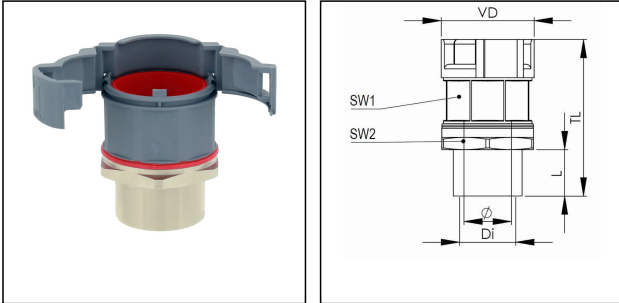

EMBFSI-36-40-BG

Conduit fitting, internal thread, plastic/brass nickel-plated, RAL 7031, NW36

Products may differ in size, colour and appearance to those shown. If you require further information or customisation, please contact us directly.

Material Conduit fitting	polyamide UL94-V0
Material Connection thread	Brass nickel-plated
Material sealing gasket	TPU
Protection class	IP68, IP66
Temp. range min	-40 °C
Temp. range max	100 °C
Operational areas	EN 45545 - Railway
NW	36
Thread type	M
Ø Connection thread D	40
Lead	1,5
Length screw-in thread L	14,5 mm
Ø closure VD	55,7 mm
Ø inside	33,5 mm
Key width SW1	50 mm
Key width SW2	55 mm
Total length TL	61,7 mm
Type of conduit fitting	straight
UL 1696	Yes
Product Color	RAL 7031
Type	EMBFSI-36-40-BG
Order no. RAL 7031	10106920
Packing unit	10
EAN number	4007686034288
Tariff number	74122000