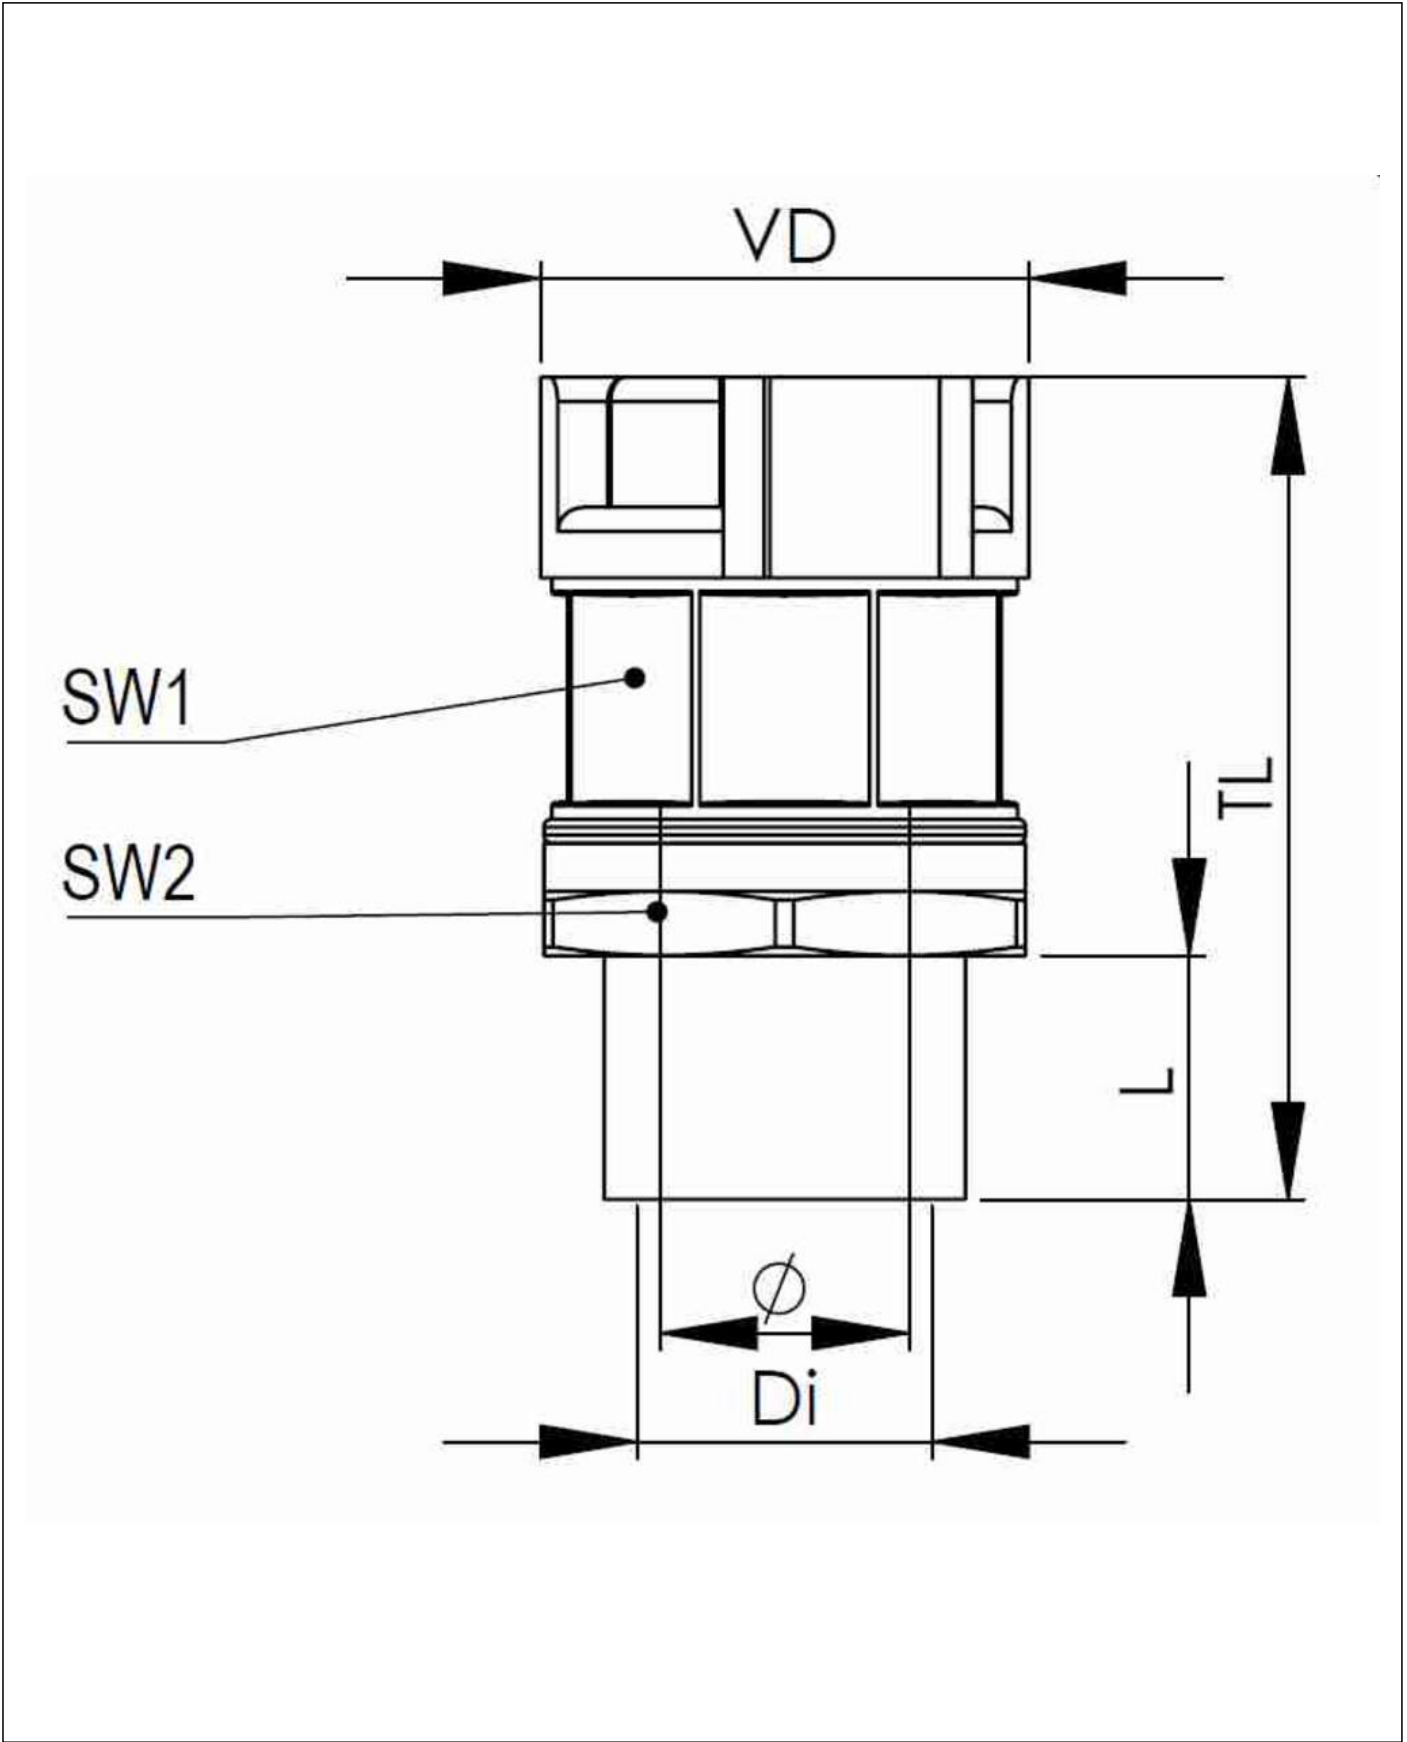

Your Contact:

WISKA Hoppmann GmbH

Kisdorfer Weg 28 · 24568 Kaltenkirchen · Germany

☎ +49-4191-508-0 · 📠 +49-4191-508-209

contact@wiska.de · www.wiska.com