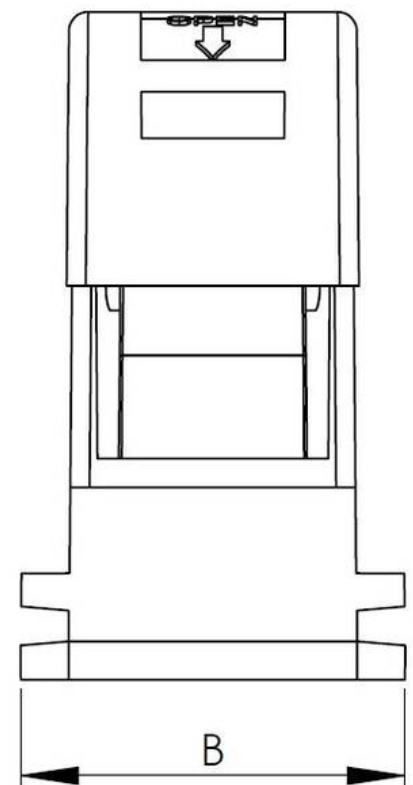

Your Contact:

WISKA Hoppmann GmbH

Kisdorfer Weg 28 · 24568 Kaltenkirchen · Germany

☎ +49-4191-508-0 · 📠 +49-4191-508-209

contact@wiska.de · www.wiska.com