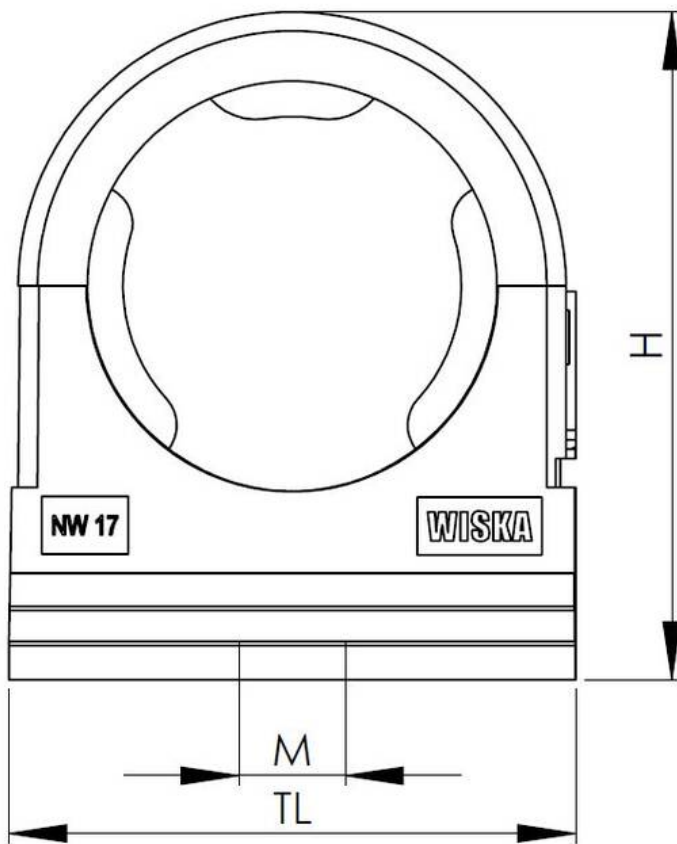

Your Contact:

WISKA Hoppmann GmbH

Kisdorfer Weg 28 · 24568 Kaltenkirchen · Germany

☎ +49-4191-508-0 · 📠 +49-4191-508-209

contact@wiska.de · www.wiska.com