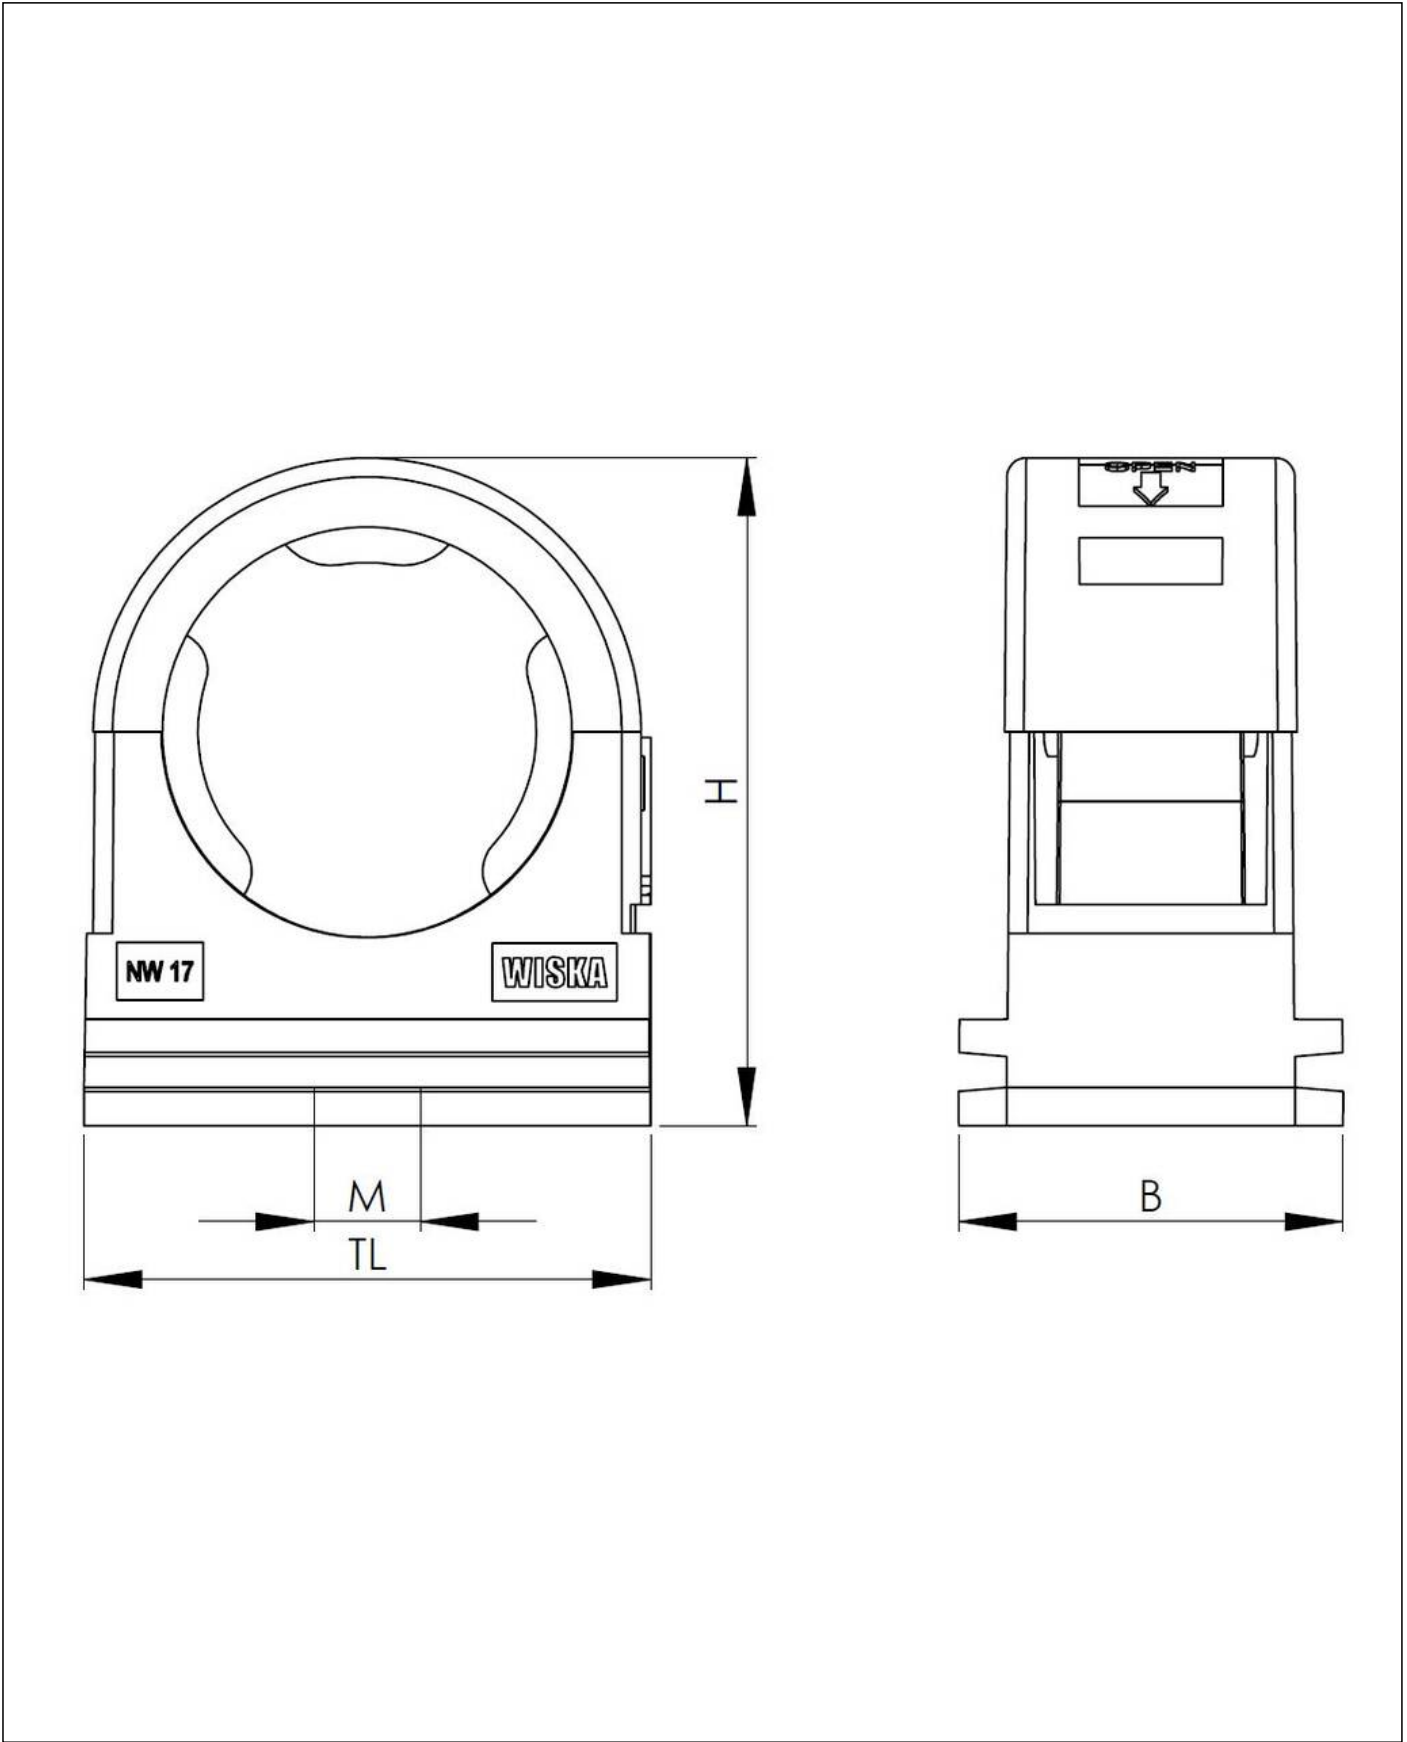

Your Contact:
WISKA Hoppmann GmbH
Kisdorfer Weg 28 · 24568 Kaltenkirchen · Germany
☎ +49-4191-508-0 · 📠 +49-4191-508-209
contact@wiska.de · www.wiska.com