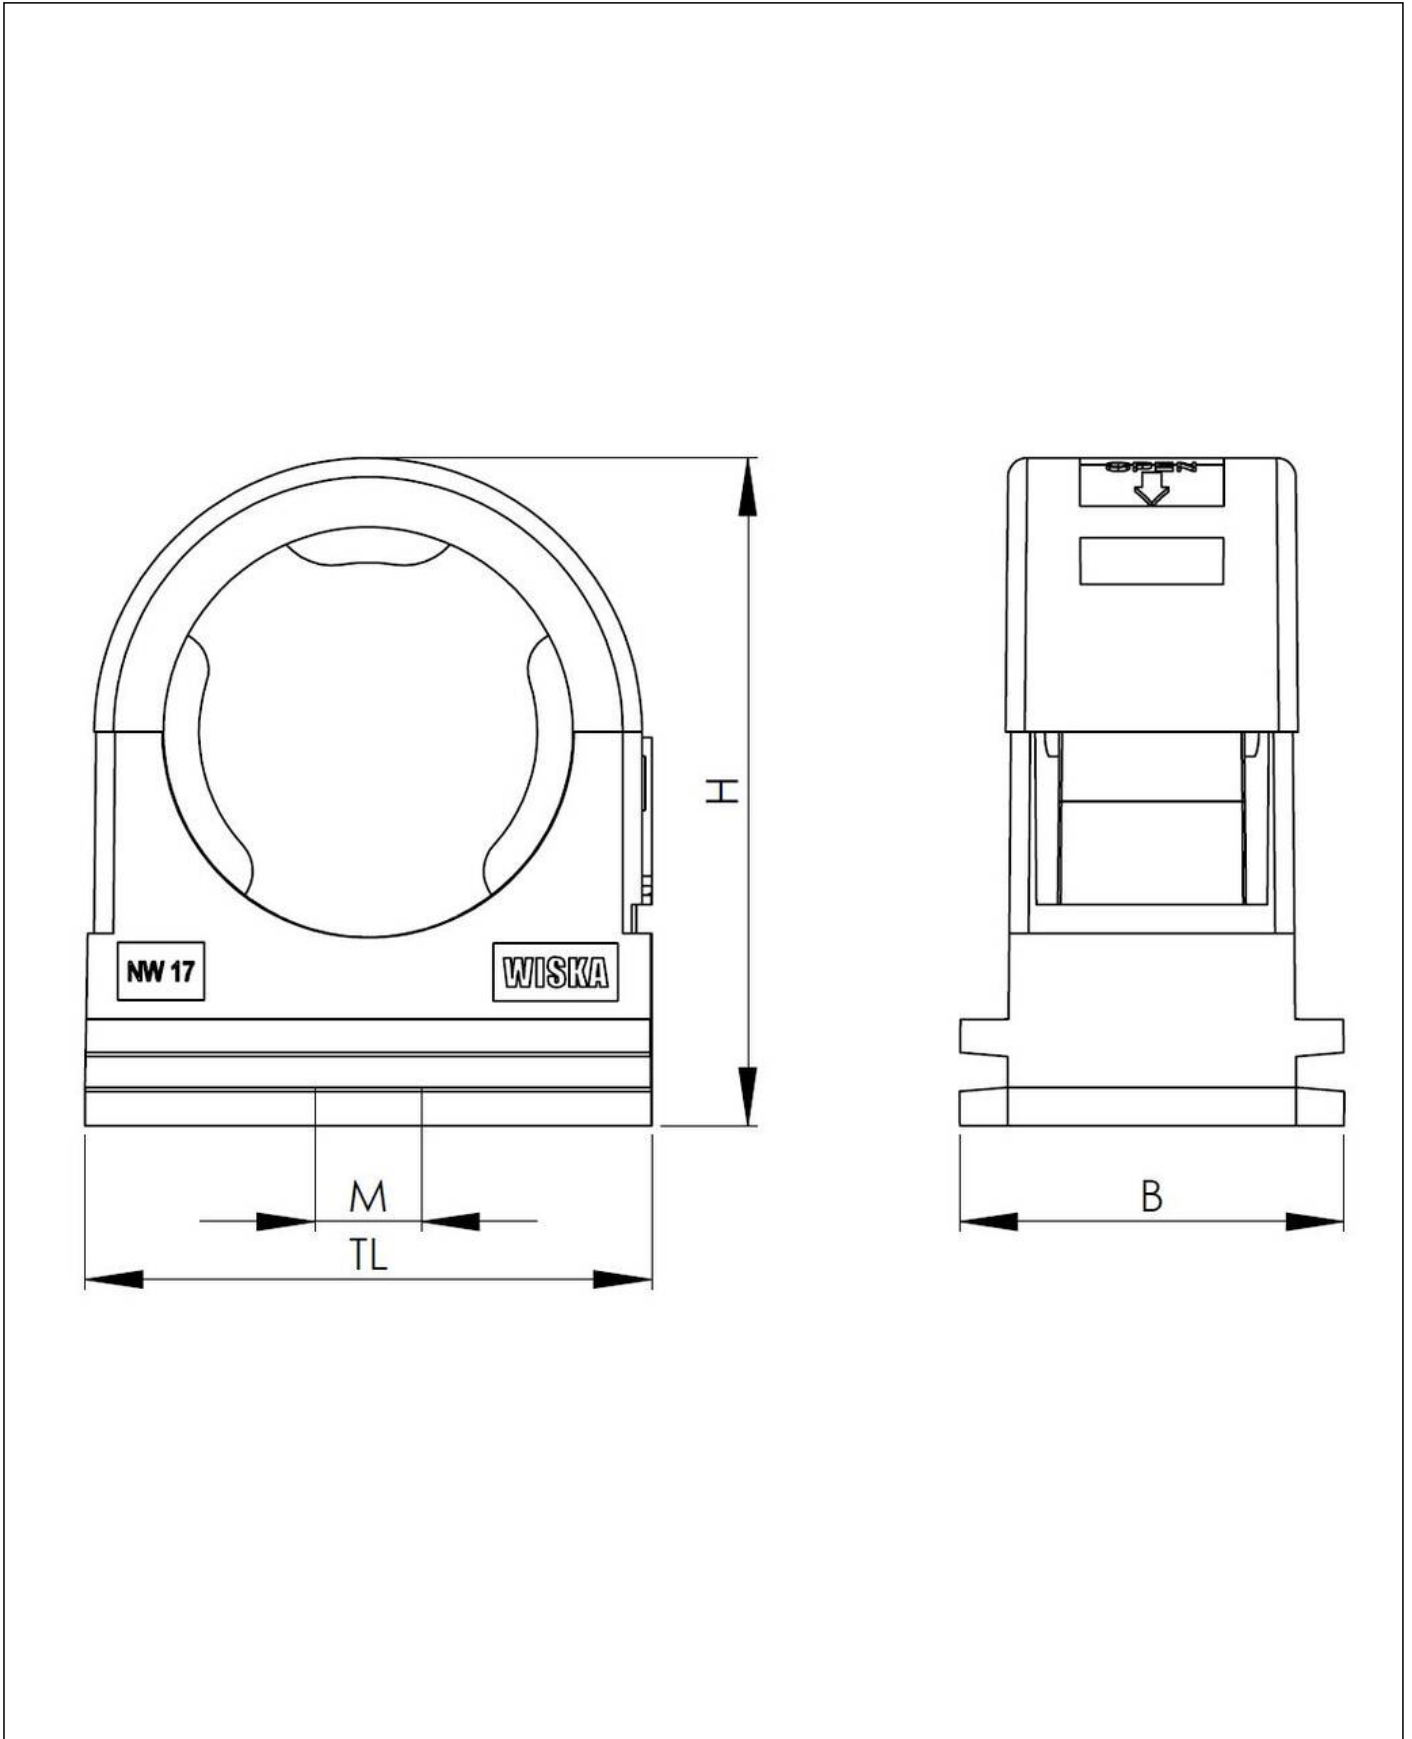

Your Contact:

WISKA Hoppmann GmbH

Kisdorfer Weg 28 · 24568 Kaltenkirchen · Germany

☎ +49-4191-508-0 · 📠 +49-4191-508-209

contact@wiska.de · www.wiska.com