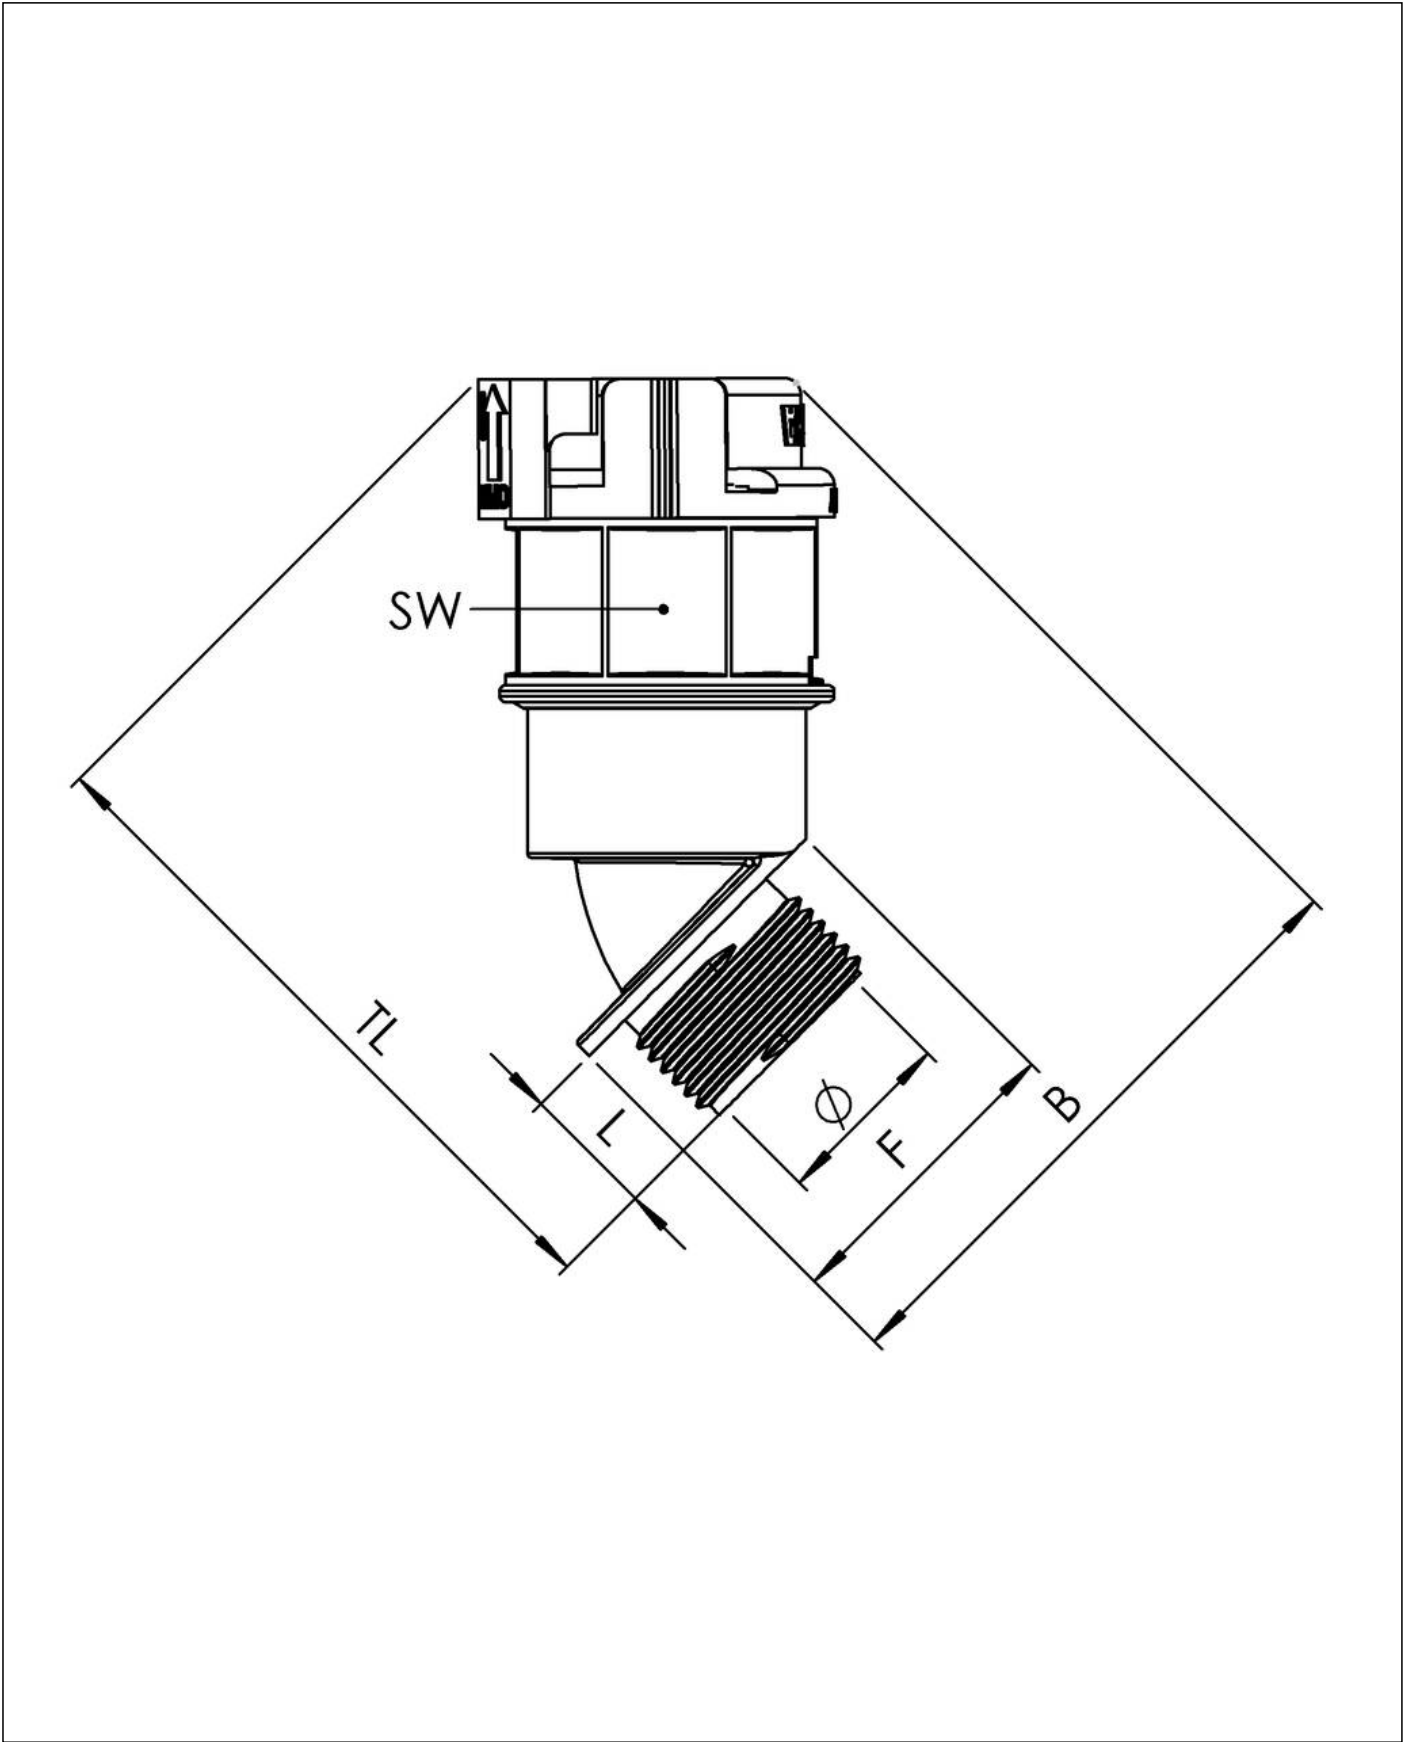

Your Contact:
WISKA Hoppmann GmbH
Kisdorfer Weg 28 · 24568 Kaltenkirchen · Germany
☎ +49-4191-508-0 · 📠 +49-4191-508-209
contact@wiska.de · www.wiska.com