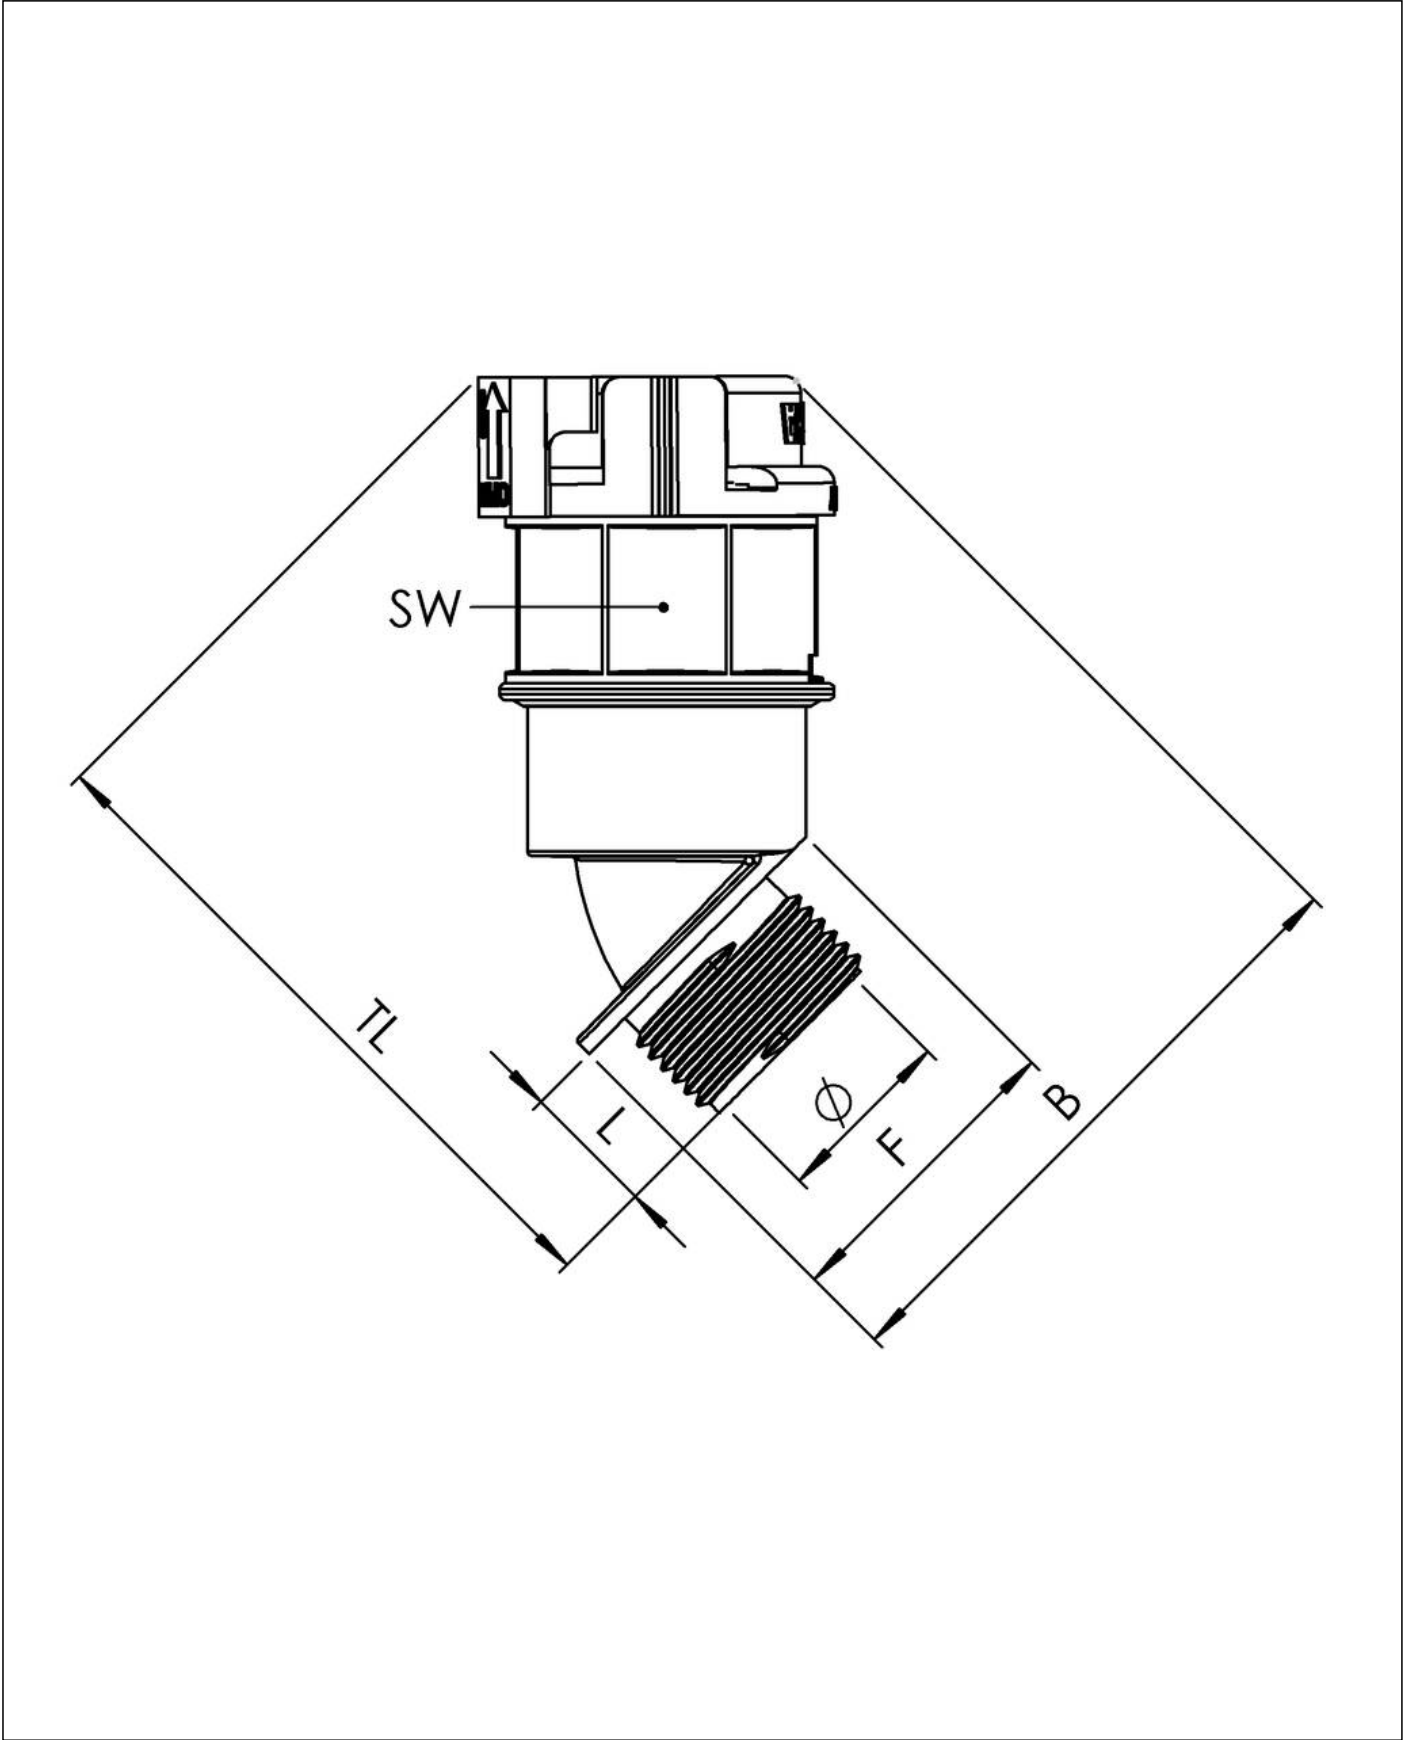

Your Contact:
WISKA Hoppmann GmbH
Kisdorfer Weg 28 · 24568 Kaltenkirchen · Germany
☎ +49-4191-508-0 · 📠 +49-4191-508-209
contact@wiska.de · www.wiska.com

Other technical data on request / subject to change without notice