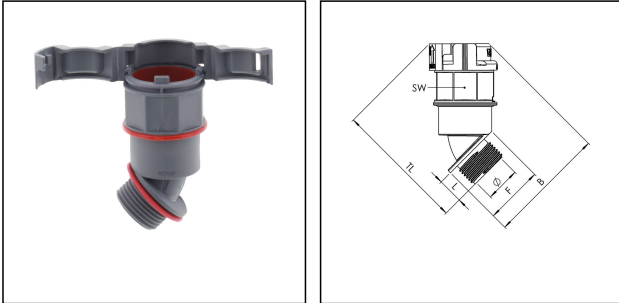

## EBF45-12-16-BG

Conduit fitting, 45° angle, plastic, RAL 7031, NW 12 / M16

Products may differ in size, colour and appearance to those shown. If you require further information or customisation, please contact us directly.

<b>Material Conduit fitting</b>	polyamide UL94-V0
<b>Material Connection thread</b>	polyamide UL94-V0
<b>Material sealing gasket</b>	TPU
<b>Protection class</b>	IP68, IP66
<b>Temp. range min</b>	-40 °C
<b>Temp. range max</b>	100 °C
<b>Operational areas</b>	EN 45545 - Railway
<b>NW</b>	12
<b>Thread type</b>	M
<b>Ø Connection thread D</b>	16
<b>Lead</b>	1,5
<b>Length screw-in thread L</b>	12 mm
<b>Ø inside</b>	10,7 mm
<b>Ø Gasket F</b>	22 mm
<b>Key width SW</b>	22 mm
<b>Width B</b>	51,4 mm
<b>Total length TL</b>	53,4 mm
<b>Type of conduit fitting</b>	45° Angle
<b>UL 1696</b>	Yes
<b>Product Color</b>	RAL 7031
<b>Type</b>	EBF45-12-16-BG
<b>Order no. RAL 7031</b>	10106950
<b>Packing unit</b>	50
<b>EAN number</b>	4007686034882
<b>Tariff number</b>	39174000