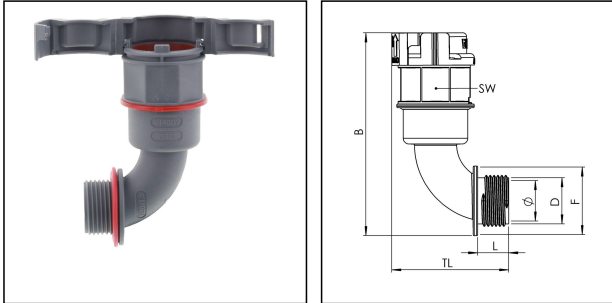

EBF90-12-16-BG

Conduit fitting, 90° angle, plastic

Products may differ in size, colour and appearance to those shown. If you require further information or customisation, please contact us directly.

Material Conduit fitting	polyamide UL94-V0
Material Connection thread	polyamide UL94-V0
Material sealing gasket	TPU
Protection class	IP68, IP66
Temp. range min	-40 °C
Temp. range max	100 °C
Operational areas	EN 45545 - Railway
NW	12
Thread type	M
Ø Connection thread D	16
Lead	1,5
Length screw-in thread L	10,5 mm
Ø inside	10,5 mm
Ø Gasket F	22 mm
Key width SW	22 mm
Width B	71,9 mm
Total length TL	36,7 mm
Type of conduit fitting	90° Angle
UL 1696	Yes
Product Color	RAL 7031
Type	EBF90-12-16-BG
Order no. RAL 7031	10106968
Packing unit	50
EAN number	4007686035254
Tariff number	39174000