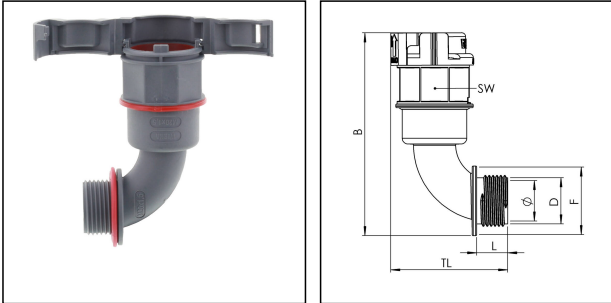

EBF90-29-32-BG

Conduit fitting, 90° angle, plastic

Products may differ in size, colour and appearance to those shown. If you require further information or customisation, please contact us directly.

Material Conduit fitting	polyamide UL94-V0
Material Connection thread	polyamide UL94-V0
Material sealing gasket	TPU
Protection class	IP68, IP66
Temp. range min	-40 °C
Temp. range max	100 °C
Operational areas	EN 45545 - Railway
NW	29
Thread type	M
Ø Connection thread D	32
Lead	1,5
Length screw-in thread L	13 mm
Ø inside	26 mm
Ø Gasket F	38 mm
Key width SW	41 mm
Width B	103,6 mm
Total length TL	58 mm
Type of conduit fitting	90° Angle
UL 1696	Yes
Product Color	RAL 7031
Type	EBF90-29-32-BG
Order no. RAL 7031	10106971
Packing unit	10
EAN number	4007686035315
Tariff number	39174000