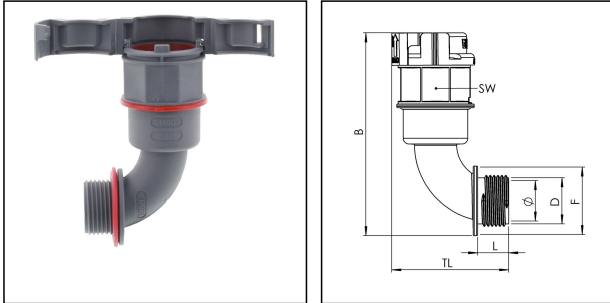

EBF90-48-50-BG

Conduit fitting, 90° angle, plastic

Products may differ in size, colour and appearance to those shown. If you require further information or customisation, please contact us directly.

Material Conduit fitting	polyamide UL94-V0
Material Connection thread	polyamide UL94-V0
Material sealing gasket	TPU
Protection class	IP68, IP66
Temp. range min	-40 °C
Temp. range max	100 °C
Operational areas	EN 45545 - Railway
NW	48
Thread type	M
Ø Connection thread D	50
Lead	1,5
Length screw-in thread L	16 mm
Ø inside	42,5 mm
Ø Gasket F	59 mm
Key width SW	60 mm
Width B	131,6 mm
Total length TL	86 mm
Type of conduit fitting	90° Angle
UL 1696	Yes
Product Color	RAL 7031
Type	EBF90-48-50-BG
Order no. RAL 7031	10106973
Packing unit	5
EAN number	4007686035353
Tariff number	39174000