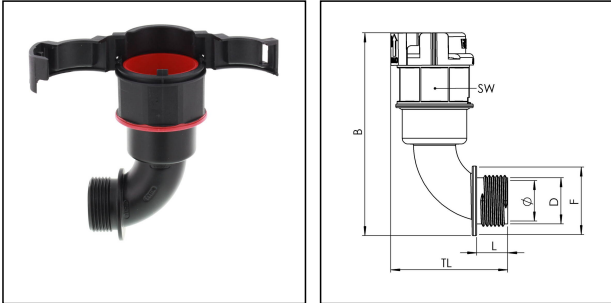

## EBF90-12-16-BK

Conduit fitting, 90° angle, plastic

Products may differ in size, colour and appearance to those shown. If you require further information or customisation, please contact us directly.

<b>Material Conduit fitting</b>	polyamide UL94-V0
<b>Material Connection thread</b>	polyamide UL94-V0
<b>Material sealing gasket</b>	TPU
<b>Protection class</b>	IP66, IP68
<b>Temp. range min</b>	-40 °C
<b>Temp. range max</b>	100 °C
<b>Operational areas</b>	EN 45545 - Railway
<b>NW</b>	12
<b>Thread type</b>	M
<b>Ø Connection thread D</b>	16
<b>Lead</b>	1,5
<b>Length screw-in thread L</b>	10,5 mm
<b>Ø inside</b>	10,5 mm
<b>Ø Gasket F</b>	22 mm
<b>Key width SW</b>	22 mm
<b>Width B</b>	71,9 mm
<b>Total length TL</b>	36,7 mm
<b>Type of conduit fitting</b>	90° Angle
<b>UL 1696</b>	Yes
<b>Product Color</b>	RAL 9005
<b>Type</b>	EBF90-12-16-BK
<b>Order no. RAL 9005</b>	10106976
<b>Packing unit</b>	50
<b>EAN number</b>	4007686035414
<b>Tariff number</b>	39174000