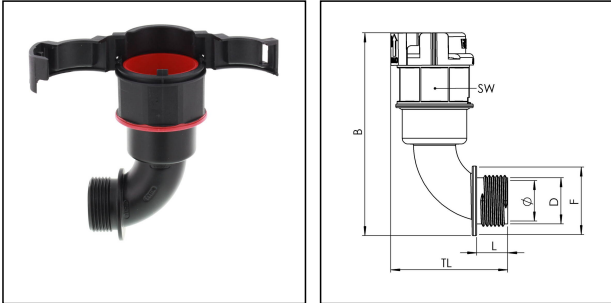

EBF90-23-25-BK

Conduit fitting, 90° angle, plastic

Products may differ in size, colour and appearance to those shown. If you require further information or customisation, please contact us directly.

Material Conduit fitting	polyamide UL94-V0
Material Connection thread	polyamide UL94-V0
Material sealing gasket	TPU
Protection class	IP68, IP66
Temp. range min	-40 °C
Temp. range max	100 °C
Operational areas	EN 45545 - Railway
NW	23
Thread type	M
Ø Connection thread D	25
Lead	1,5
Length screw-in thread L	13 mm
Ø inside	19 mm
Ø Gasket F	32 mm
Key width SW	36 mm
Width B	92,4 mm
Total length TL	51,5 mm
Type of conduit fitting	90° Angle
UL 1696	Yes
Product Color	RAL 9005
Type	EBF90-23-25-BK
Order no. RAL 9005	10106978
Packing unit	25
EAN number	4007686035452
Tariff number	39174000