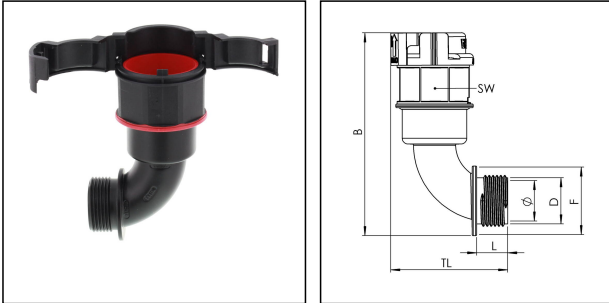

## EBF90-36-40-BK

Conduit fitting, 90° angle, plastic

Products may differ in size, colour and appearance to those shown. If you require further information or customisation, please contact us directly.

<b>Material Conduit fitting</b>	polyamide UL94-V0
<b>Material Connection thread</b>	polyamide UL94-V0
<b>Material sealing gasket</b>	TPU
<b>Protection class</b>	IP68, IP66
<b>Temp. range min</b>	-40 °C
<b>Temp. range max</b>	100 °C
<b>Operational areas</b>	EN 45545 - Railway
<b>NW</b>	36
<b>Thread type</b>	M
<b>Ø Connection thread D</b>	40
<b>Lead</b>	1,5
<b>Length screw-in thread L</b>	14,5 mm
<b>Ø inside</b>	33 mm
<b>Ø Gasket F</b>	50 mm
<b>Key width SW</b>	50 mm
<b>Width B</b>	119,4 mm
<b>Total length TL</b>	74,8 mm
<b>Type of conduit fitting</b>	90° Angle
<b>UL 1696</b>	Yes
<b>Product Color</b>	RAL 9005
<b>Type</b>	EBF90-36-40-BK
<b>Order no. RAL 9005</b>	10106980
<b>Packing unit</b>	10
<b>EAN number</b>	4007686035490
<b>Tariff number</b>	39174000