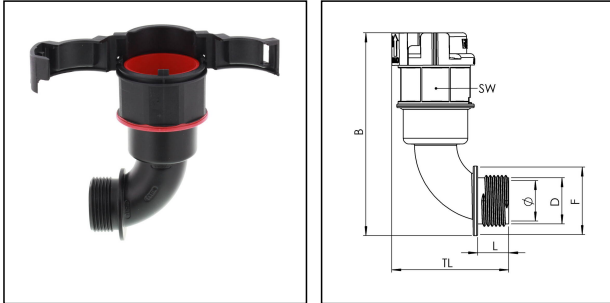

EBF90-48-50-BK

Conduit fitting, 90° angle, plastic

Products may differ in size, colour and appearance to those shown. If you require further information or customisation, please contact us directly.

Material Conduit fitting	polyamide UL94-V0
Material Connection thread	polyamide UL94-V0
Material sealing gasket	TPU
Protection class	IP68, IP66
Temp. range min	-40 °C
Temp. range max	100 °C
Operational areas	EN 45545 - Railway
NW	48
Thread type	M
Ø Connection thread D	50
Lead	1,5
Length screw-in thread L	16 mm
Ø inside	42,5 mm
Ø Gasket F	59 mm
Key width SW	60 mm
Width B	131,6 mm
Total length TL	86 mm
Type of conduit fitting	90° Angle
UL 1696	Yes
Product Color	RAL 9005
Type	EBF90-48-50-BK
Order no. RAL 9005	10106981
Packing unit	5
EAN number	4007686035513
Tariff number	39174000