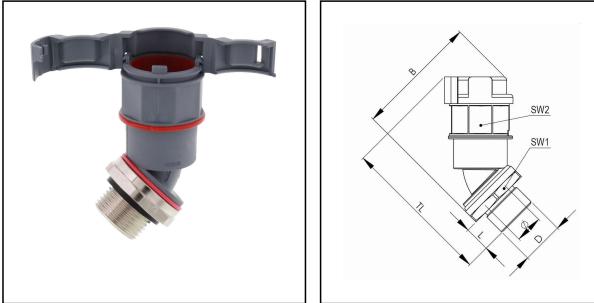

EMBF45-07-12-BG

Conduit fitting, 45° angle, plastic/brass, RAL 7031, NW 07 / M12

Products may differ in size, colour and appearance to those shown. If you require further information or customisation, please contact us directly.

Material Conduit fitting	polyamide UL94-V0
Material Connection thread	Brass nickel-plated
Material sealing gasket	TPU
Protection class	IP68, IP66
Temp. range min	-40 °C
Temp. range max	100 °C
Operational areas	EN 45545 - Railway
NW	7
Thread type	M
Ø Connection thread D	12
Lead	1,5
Length screw-in thread L	9 mm
Ø inside	6 mm
Key width SW1	18 mm
Key width SW2	17 mm
Width B	45,8 mm
Total length TL	55,7 mm
Type of conduit fitting	45° Angle
UL 1696	No
Product Color	RAL 7031
Type	EMBF45-07-12-BG
Order no. RAL 7031	10106982
Packing unit	50
EAN number	4007686035537
Tariff number	74122000