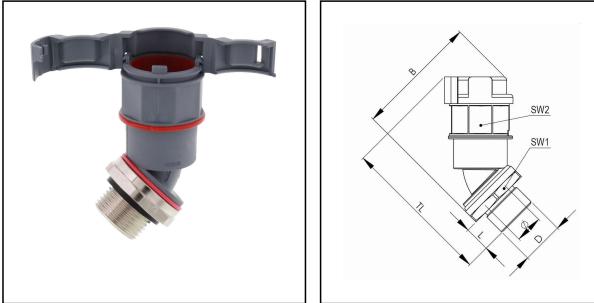

## EMBF45-12-16-BG

Conduit fitting, 45° angle, plastic/brass, RAL 7031, NW 12 / M16

Products may differ in size, colour and appearance to those shown. If you require further information or customisation, please contact us directly.

<b>Material Conduit fitting</b>	polyamide UL94-V0
<b>Material Connection thread</b>	Brass nickel-plated
<b>Material sealing gasket</b>	TPU
<b>Protection class</b>	IP68, IP66
<b>Temp. range min</b>	-40 °C
<b>Temp. range max</b>	100 °C
<b>Operational areas</b>	EN 45545 - Railway
<b>NW</b>	12
<b>Thread type</b>	M
<b>Ø Connection thread D</b>	16
<b>Lead</b>	1,5
<b>Length screw-in thread L</b>	12 mm
<b>Ø inside</b>	10,7 mm
<b>Key width SW1</b>	23 mm
<b>Key width SW2</b>	22 mm
<b>Width B</b>	53,2 mm
<b>Total length TL</b>	63,8 mm
<b>Type of conduit fitting</b>	45° Angle
<b>UL 1696</b>	Yes
<b>Product Color</b>	RAL 7031
<b>Type</b>	EMBF45-12-16-BG
<b>Order no. RAL 7031</b>	10106985
<b>Packing unit</b>	50
<b>EAN number</b>	4007686035599
<b>Tariff number</b>	74122000