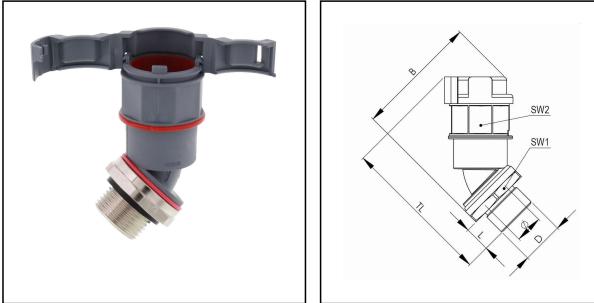

## EMBF45-12-20-BG

Conduit fitting, 45° angle, plastic/brass, RAL 7031, NW 12 / M20

Products may differ in size, colour and appearance to those shown. If you require further information or customisation, please contact us directly.

<b>Material Conduit fitting</b>	polyamide UL94-V0
<b>Material Connection thread</b>	Brass nickel-plated
<b>Material sealing gasket</b>	TPU
<b>Protection class</b>	IP68, IP66
<b>Temp. range min</b>	-40 °C
<b>Temp. range max</b>	100 °C
<b>Operational areas</b>	EN 45545 - Railway
<b>NW</b>	12
<b>Thread type</b>	M
<b>Ø Connection thread D</b>	20
<b>Lead</b>	1,5
<b>Length screw-in thread L</b>	12 mm
<b>Ø inside</b>	10,7 mm
<b>Key width SW1</b>	23 mm
<b>Key width SW2</b>	22 mm
<b>Width B</b>	53,3 mm
<b>Total length TL</b>	63,8 mm
<b>Type of conduit fitting</b>	45° Angle
<b>UL 1696</b>	Yes
<b>Product Color</b>	RAL 7031
<b>Type</b>	EMBF45-12-20-BG
<b>Order no. RAL 7031</b>	10106986
<b>Packing unit</b>	50
<b>EAN number</b>	4007686035612
<b>Tariff number</b>	74122000