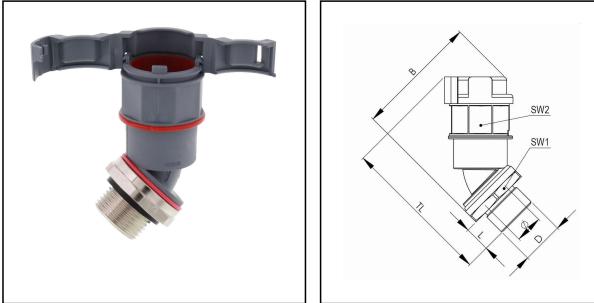

## EMBF45-17-20-BG

Conduit fitting, 45° angle, plastic/brass, RAL 7031, NW 17 / M20

Products may differ in size, colour and appearance to those shown. If you require further information or customisation, please contact us directly.

<b>Material Conduit fitting</b>	polyamide UL94-V0
<b>Material Connection thread</b>	Brass nickel-plated
<b>Material sealing gasket</b>	TPU
<b>Protection class</b>	IP68, IP66
<b>Temp. range min</b>	-40 °C
<b>Temp. range max</b>	100 °C
<b>Operational areas</b>	EN 45545 - Railway
<b>NW</b>	17
<b>Thread type</b>	M
<b>Ø Connection thread D</b>	20
<b>Lead</b>	1,5
<b>Length screw-in thread L</b>	12 mm
<b>Ø inside</b>	13,2 mm
<b>Key width SW1</b>	30 mm
<b>Key width SW2</b>	27 mm
<b>Width B</b>	62 mm
<b>Total length TL</b>	69,4 mm
<b>Type of conduit fitting</b>	45° Angle
<b>UL 1696</b>	Yes
<b>Product Color</b>	RAL 7031
<b>Type</b>	EMBF45-17-20-BG
<b>Order no. RAL 7031</b>	10106987
<b>Packing unit</b>	50
<b>EAN number</b>	4007686035636
<b>Tariff number</b>	74122000