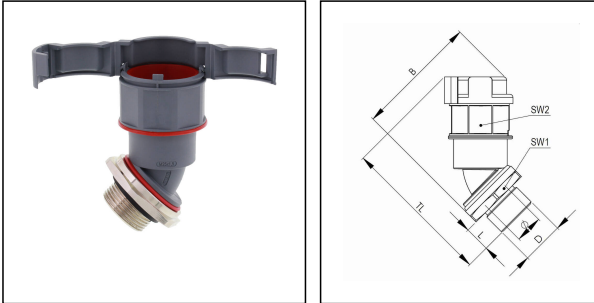

EMBF45-23-25-BG

Conduit fitting, 45° angle, plastic/brass, RAL 7031, NW 23 / M25

Products may differ in size, colour and appearance to those shown. If you require further information or customisation, please contact us directly.

Material Conduit fitting	polyamide UL94-V0
Material Connection thread	Brass nickel-plated
Material sealing gasket	TPU
Protection class	IP68, IP66
Temp. range min	-40 °C
Temp. range max	100 °C
Operational areas	EN 45545 - Railway
NW	23
Thread type	M
Ø Connection thread D	25
Lead	1,5
Length screw-in thread L	12 mm
Ø inside	18,2 mm
Key width SW1	41 mm
Key width SW2	36 mm
Width B	75,6 mm
Total length TL	80,9 mm
Type of conduit fitting	45° Angle
UL 1696	Yes
Product Color	RAL 7031
Type	EMBF45-23-25-BG
Order no. RAL 7031	10106989
Packing unit	25
EAN number	4007686035674
Tariff number	74122000