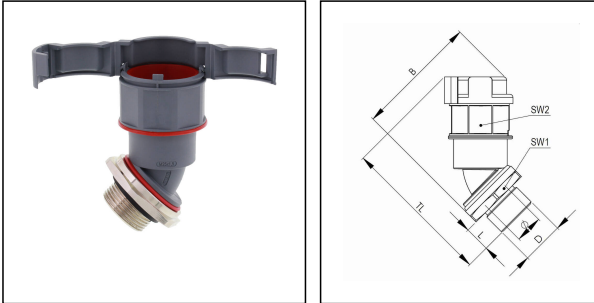

EMBF45-29-32-BG

Conduit fitting, 45° angle, plastic/brass, RAL 7031, NW 29 / M32

Products may differ in size, colour and appearance to those shown. If you require further information or customisation, please contact us directly.

Material Conduit fitting	polyamide UL94-V0
Material Connection thread	Brass nickel-plated
Material sealing gasket	TPU
Protection class	IP68, IP66
Temp. range min	-40 °C
Temp. range max	100 °C
Operational areas	EN 45545 - Railway
NW	29
Thread type	M
Ø Connection thread D	32
Lead	1,5
Length screw-in thread L	12 mm
Ø inside	26 mm
Key width SW1	46 mm
Key width SW2	41 mm
Width B	86,8 mm
Total length TL	88,5 mm
Type of conduit fitting	45° Angle
UL 1696	Yes
Product Color	RAL 7031
Type	EMBF45-29-32-BG
Order no. RAL 7031	10106991
Packing unit	10
EAN number	4007686035711
Tariff number	74122000