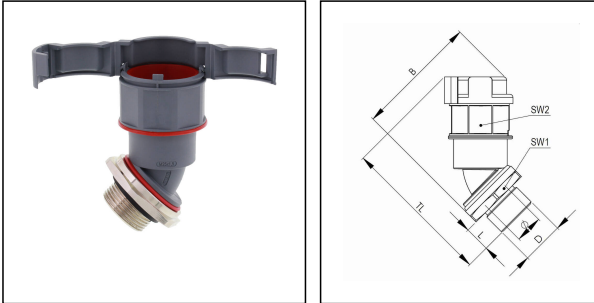

EMBF45-29-40-BG

Conduit fitting, 45° angle, plastic/brass, RAL 7031, NW 29 / M40

Products may differ in size, colour and appearance to those shown. If you require further information or customisation, please contact us directly.

Material Conduit fitting	polyamide UL94-V0
Material Connection thread	Brass nickel-plated
Material sealing gasket	TPU
Protection class	IP68, IP66
Temp. range min	-40 °C
Temp. range max	100 °C
Operational areas	EN 45545 - Railway
NW	29
Thread type	M
Ø Connection thread D	40
Lead	1,5
Length screw-in thread L	12 mm
Ø inside	26 mm
Key width SW1	46 mm
Key width SW2	41 mm
Width B	86,1 mm
Total length TL	87,5 mm
Type of conduit fitting	45° Angle
UL 1696	Yes
Product Color	RAL 7031
Type	EMBF45-29-40-BG
Order no. RAL 7031	10106992
Packing unit	10
EAN number	4007686035735
Tariff number	74122000