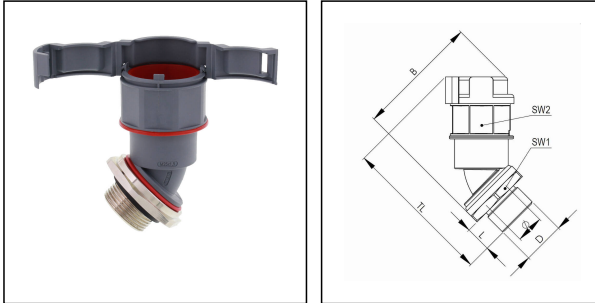

EMBF45-36-50-BG

Conduit fitting, 45° angle, plastic/brass, RAL 7031, NW 36 / M50

Products may differ in size, colour and appearance to those shown. If you require further information or customisation, please contact us directly.

Material Conduit fitting	polyamide UL94-V0
Material Connection thread	Brass nickel-plated
Material sealing gasket	TPU
Protection class	IP68, IP66
Temp. range min	-40 °C
Temp. range max	100 °C
Operational areas	EN 45545 - Railway
NW	36
Thread type	M
Ø Connection thread D	50
Lead	1,5
Length screw-in thread L	14 mm
Ø inside	33,5 mm
Key width SW1	50 mm
Key width SW2	50 mm
Width B	96,6 mm
Total length TL	98,5 mm
Type of conduit fitting	45° Angle
UL 1696	Yes
Product Color	RAL 7031
Type	EMBF45-36-50-BG
Order no. RAL 7031	10106994
Packing unit	10
EAN number	4007686035773
Tariff number	74122000