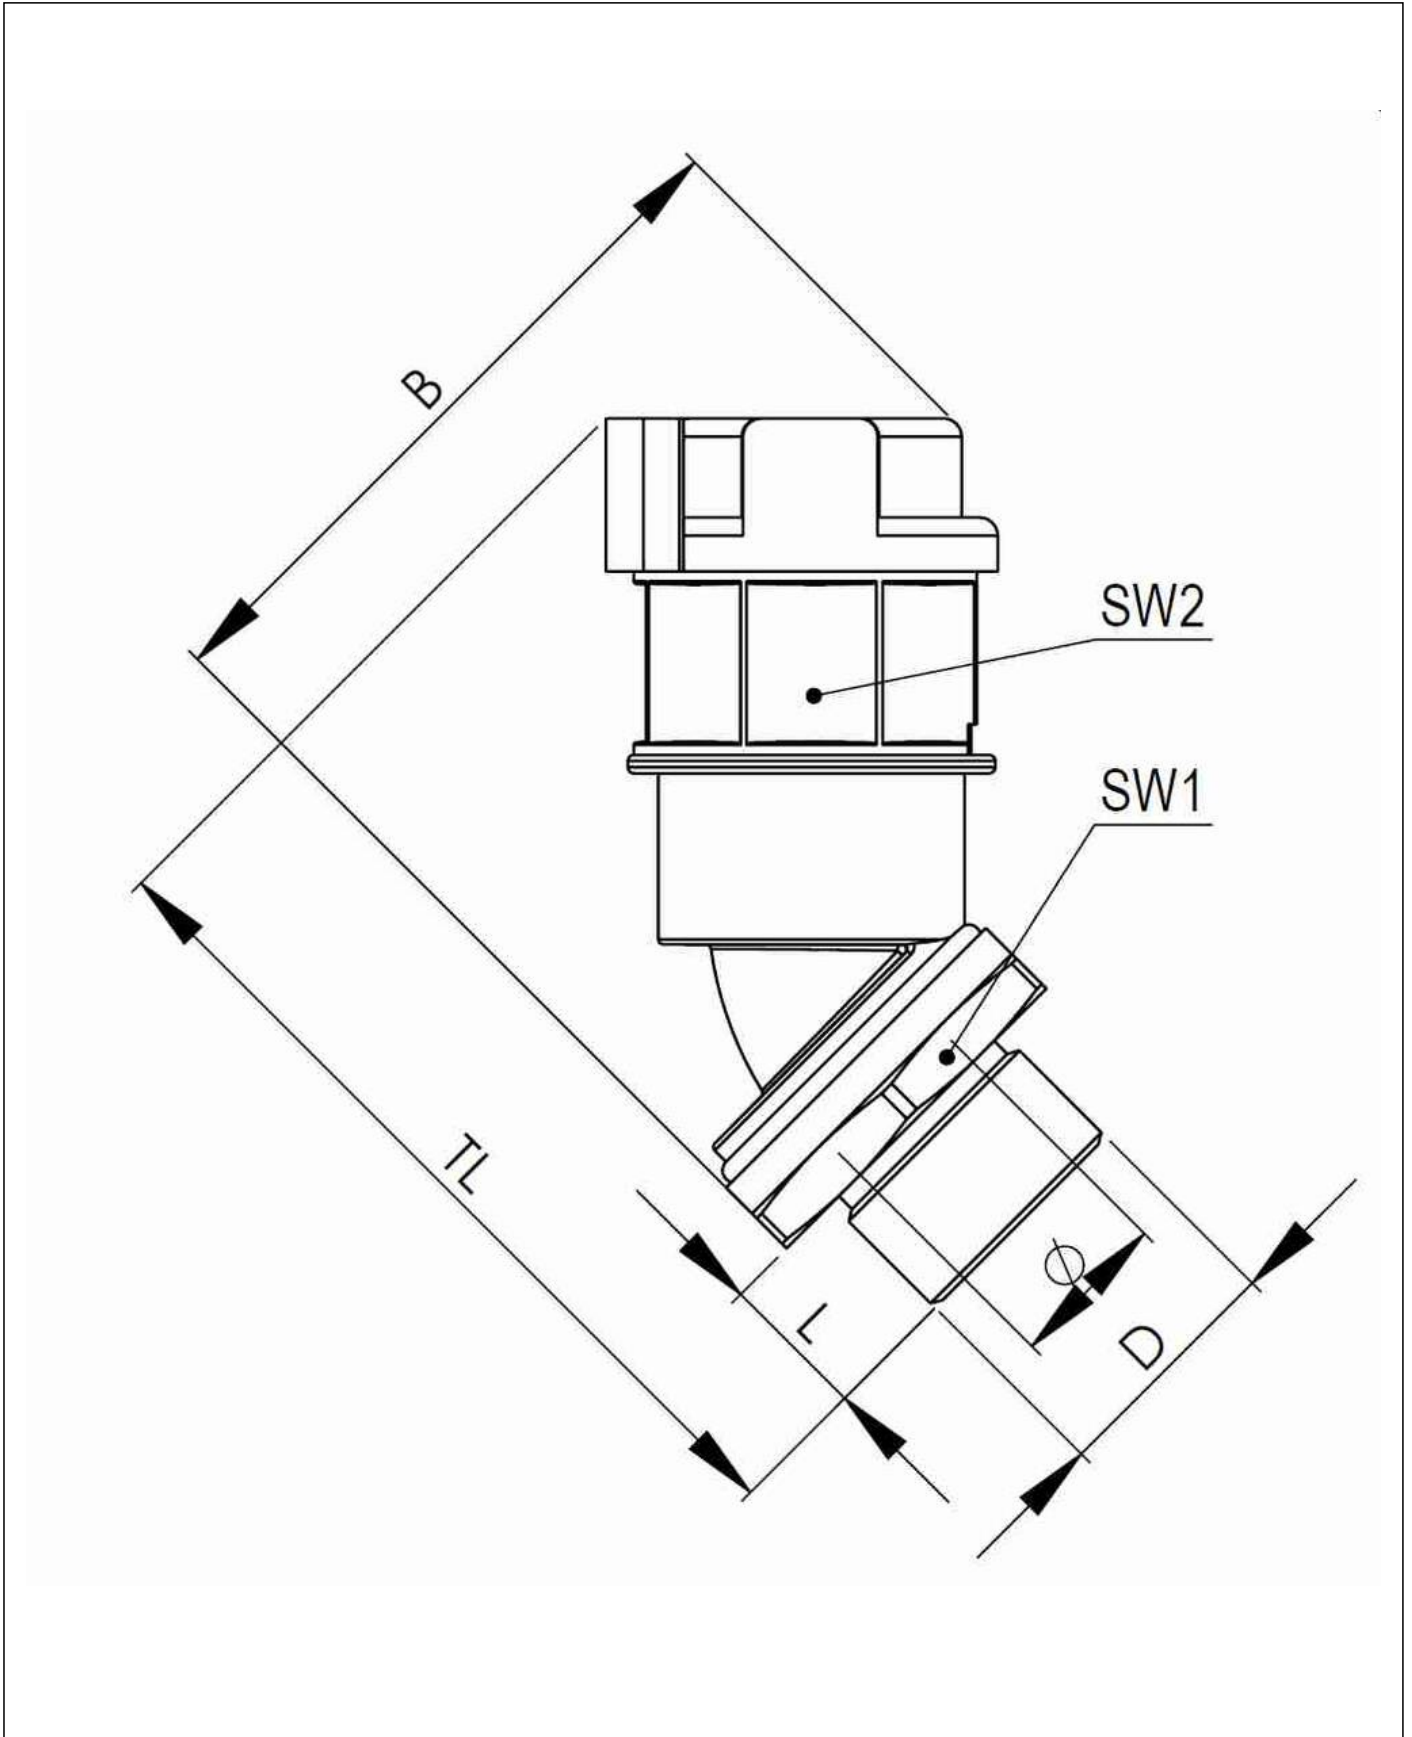

Your Contact:

WISKA Hoppmann GmbH

Kisdorfer Weg 28 · 24568 Kaltenkirchen · Germany

☎ +49-4191-508-0 · 📠 +49-4191-508-209

contact@wiska.de · www.wiska.com