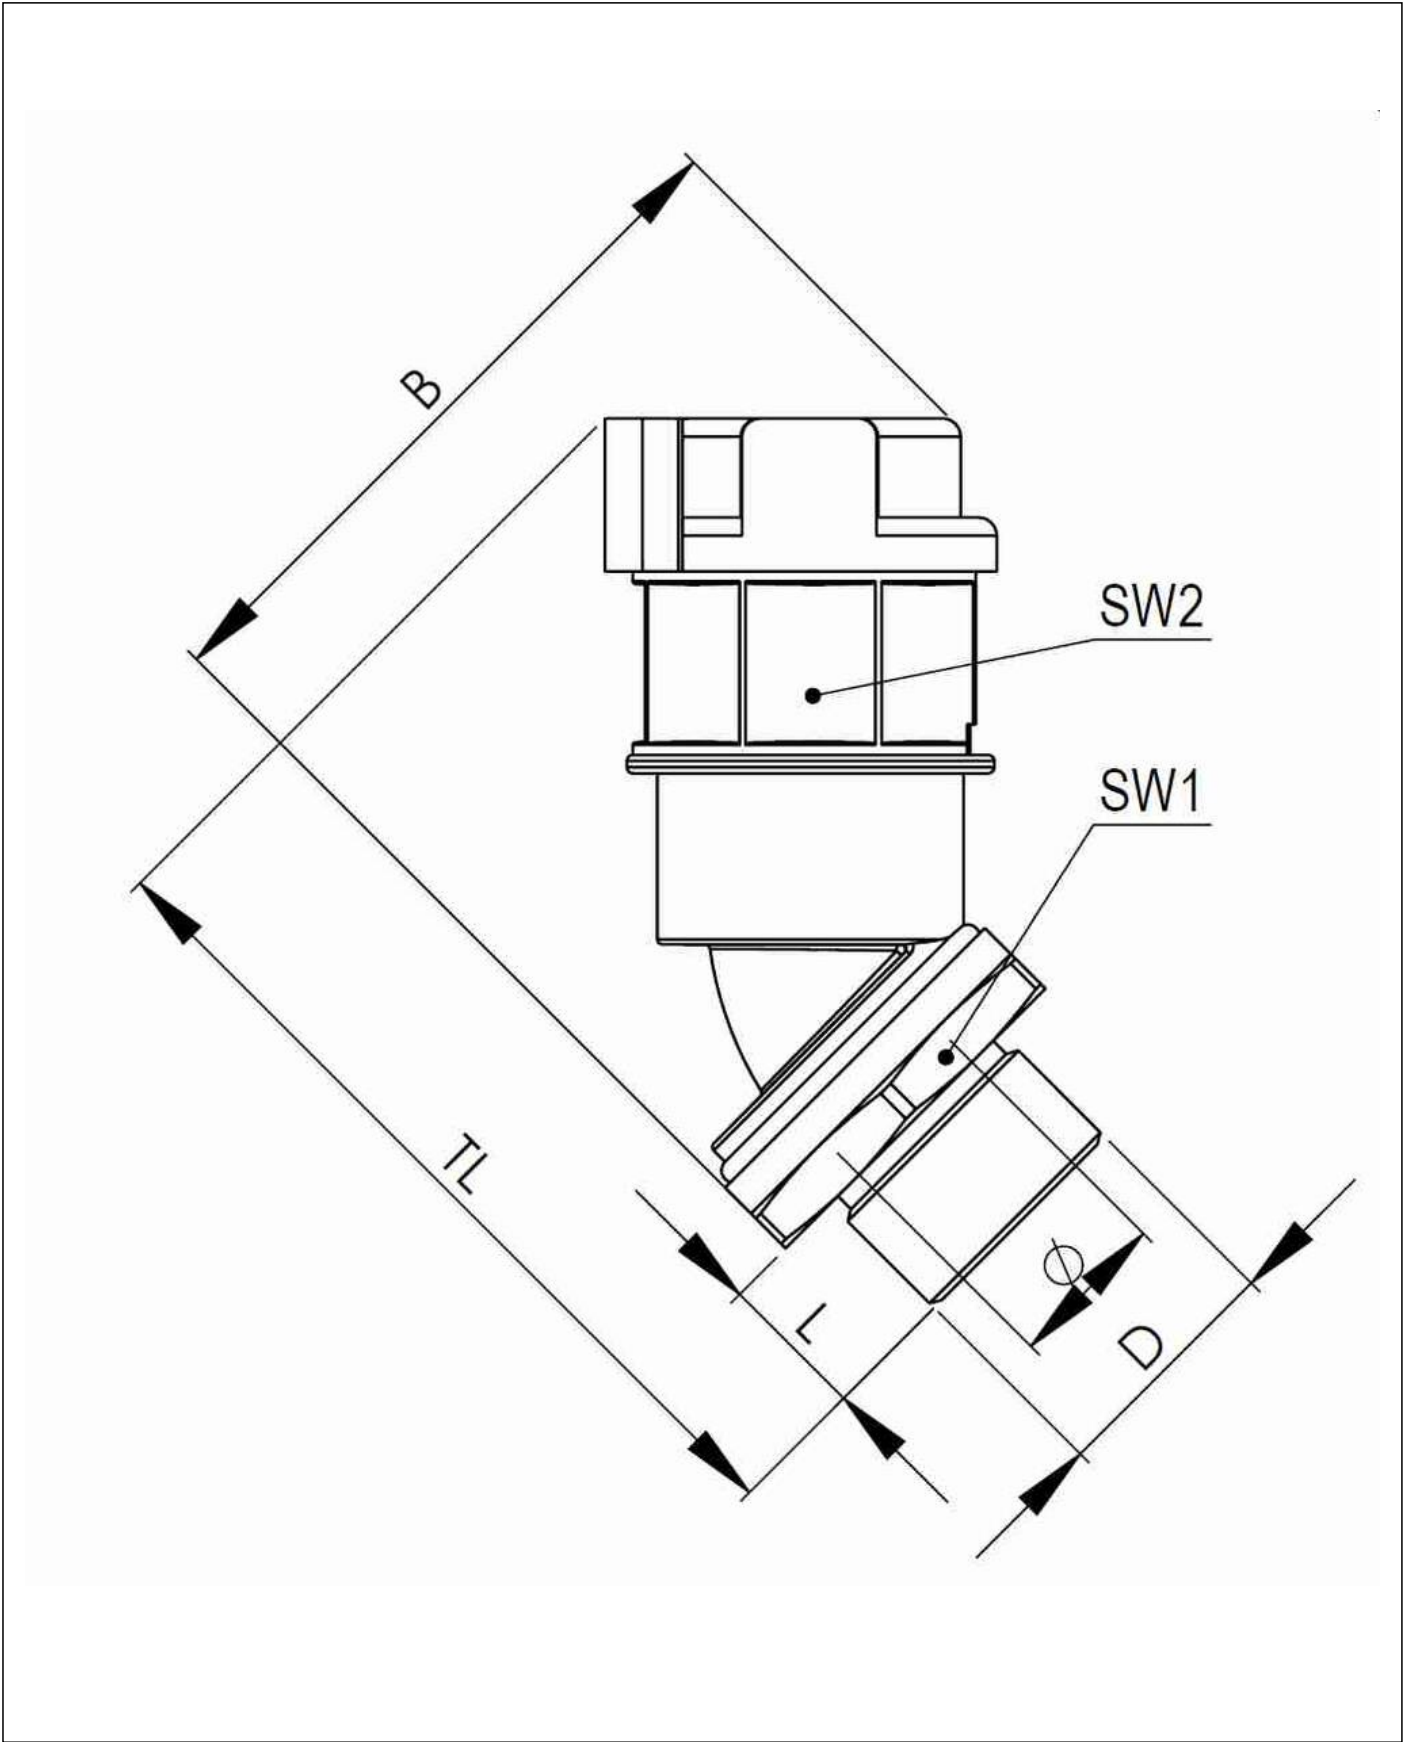

Your Contact:
WISKA Hoppmann GmbH
Kisdorfer Weg 28 · 24568 Kaltenkirchen · Germany
☎ +49-4191-508-0 · 📠 +49-4191-508-209
contact@wiska.de · www.wiska.com