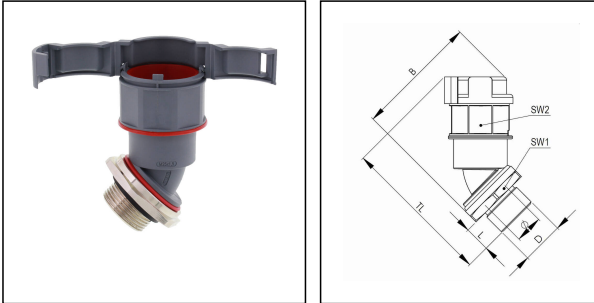

EMBF45-48-50-BG

Conduit fitting, 45° angle, plastic/brass, RAL 7031, NW 48 / M50

Products may differ in size, colour and appearance to those shown. If you require further information or customisation, please contact us directly.

Material Conduit fitting	polyamide UL94-V0
Material Connection thread	Brass nickel-plated
Material sealing gasket	TPU
Protection class	IP68, IP66
Temp. range min	-40 °C
Temp. range max	100 °C
Operational areas	EN 45545 - Railway
NW	48
Thread type	M
Ø Connection thread D	50
Lead	1,5
Length screw-in thread L	14 mm
Ø inside	42,5 mm
Key width SW1	65 mm
Key width SW2	60 mm
Width B	110,3 mm
Total length TL	107,9 mm
Type of conduit fitting	45° Angle
UL 1696	Yes
Product Color	RAL 7031
Type	EMBF45-48-50-BG
Order no. RAL 7031	10106995
Packing unit	5
EAN number	4007686035797
Tariff number	74122000