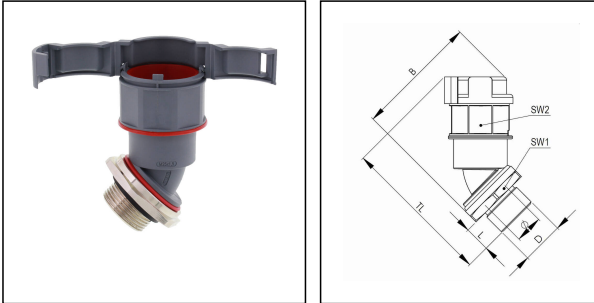

EMBF45-48-63-BG

Conduit fitting, 45° angle, plastic/brass, RAL 7031, NW 48 / M63

Products may differ in size, colour and appearance to those shown. If you require further information or customisation, please contact us directly.

Material Conduit fitting	polyamide UL94-V0
Material Connection thread	Brass nickel-plated
Material sealing gasket	TPU
Protection class	IP66, IP68
Temp. range min	-40 °C
Temp. range max	100 °C
Operational areas	EN 45545 - Railway
NW	48
Thread type	M
Ø Connection thread D	63
Lead	1,5
Length screw-in thread L	14 mm
Ø inside	42,5 mm
Key width SW1	70 mm
Key width SW2	60 mm
Width B	113 mm
Total length TL	108,3 mm
Type of conduit fitting	45° Angle
UL 1696	Yes
Product Color	RAL 7031
Type	EMBF45-48-63-BG
Order no. RAL 7031	10106996
Packing unit	5
EAN number	4007686035810
Tariff number	74122000