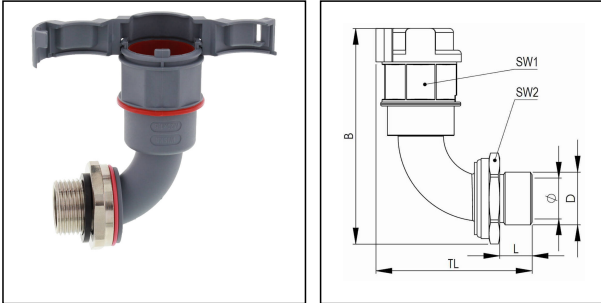

EMBF90-07-12-BG

Conduit fitting, 90° angle, brass

Products may differ in size, colour and appearance to those shown. If you require further information or customisation, please contact us directly.

BRACE

Material Conduit fitting	polyamide UL94-V0
Material Connection thread	Brass nickel-plated
Material sealing gasket	TPU
Protection class	IP68, IP66
Temp. range min	-40 °C
Temp. range max	100 °C
Operational areas	EN 45545 - Railway
NW	7
Thread type	M
Ø Connection thread D	12
Lead	1,5
Length screw-in thread L	9 mm
Ø inside	6 mm
Key width SW1	18 mm
Key width SW2	17 mm
Width B	65,6 mm
Total length TL	40,4 mm
Type of conduit fitting	90° Angle
UL 1696	No
Product Color	RAL 7031
Type	EMBF90-07-12-BG
Order no. RAL 7031	10106998
Packing unit	50
EAN number	4007686035889
Tariff number	74122000